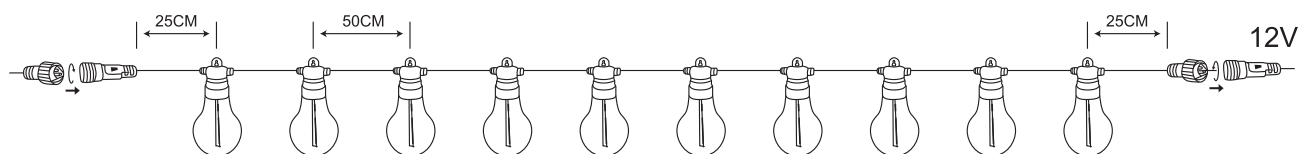

UNITE 12 Party Light Chain Globe

10L EXTRA

108651

Technical Data

Voltage	12V
Power	3.6W
IP Class	IP44

Markslöjd intertrade AB
Gränevägen 5 S-511 62 Skene
Sweden
www.markslojd.com