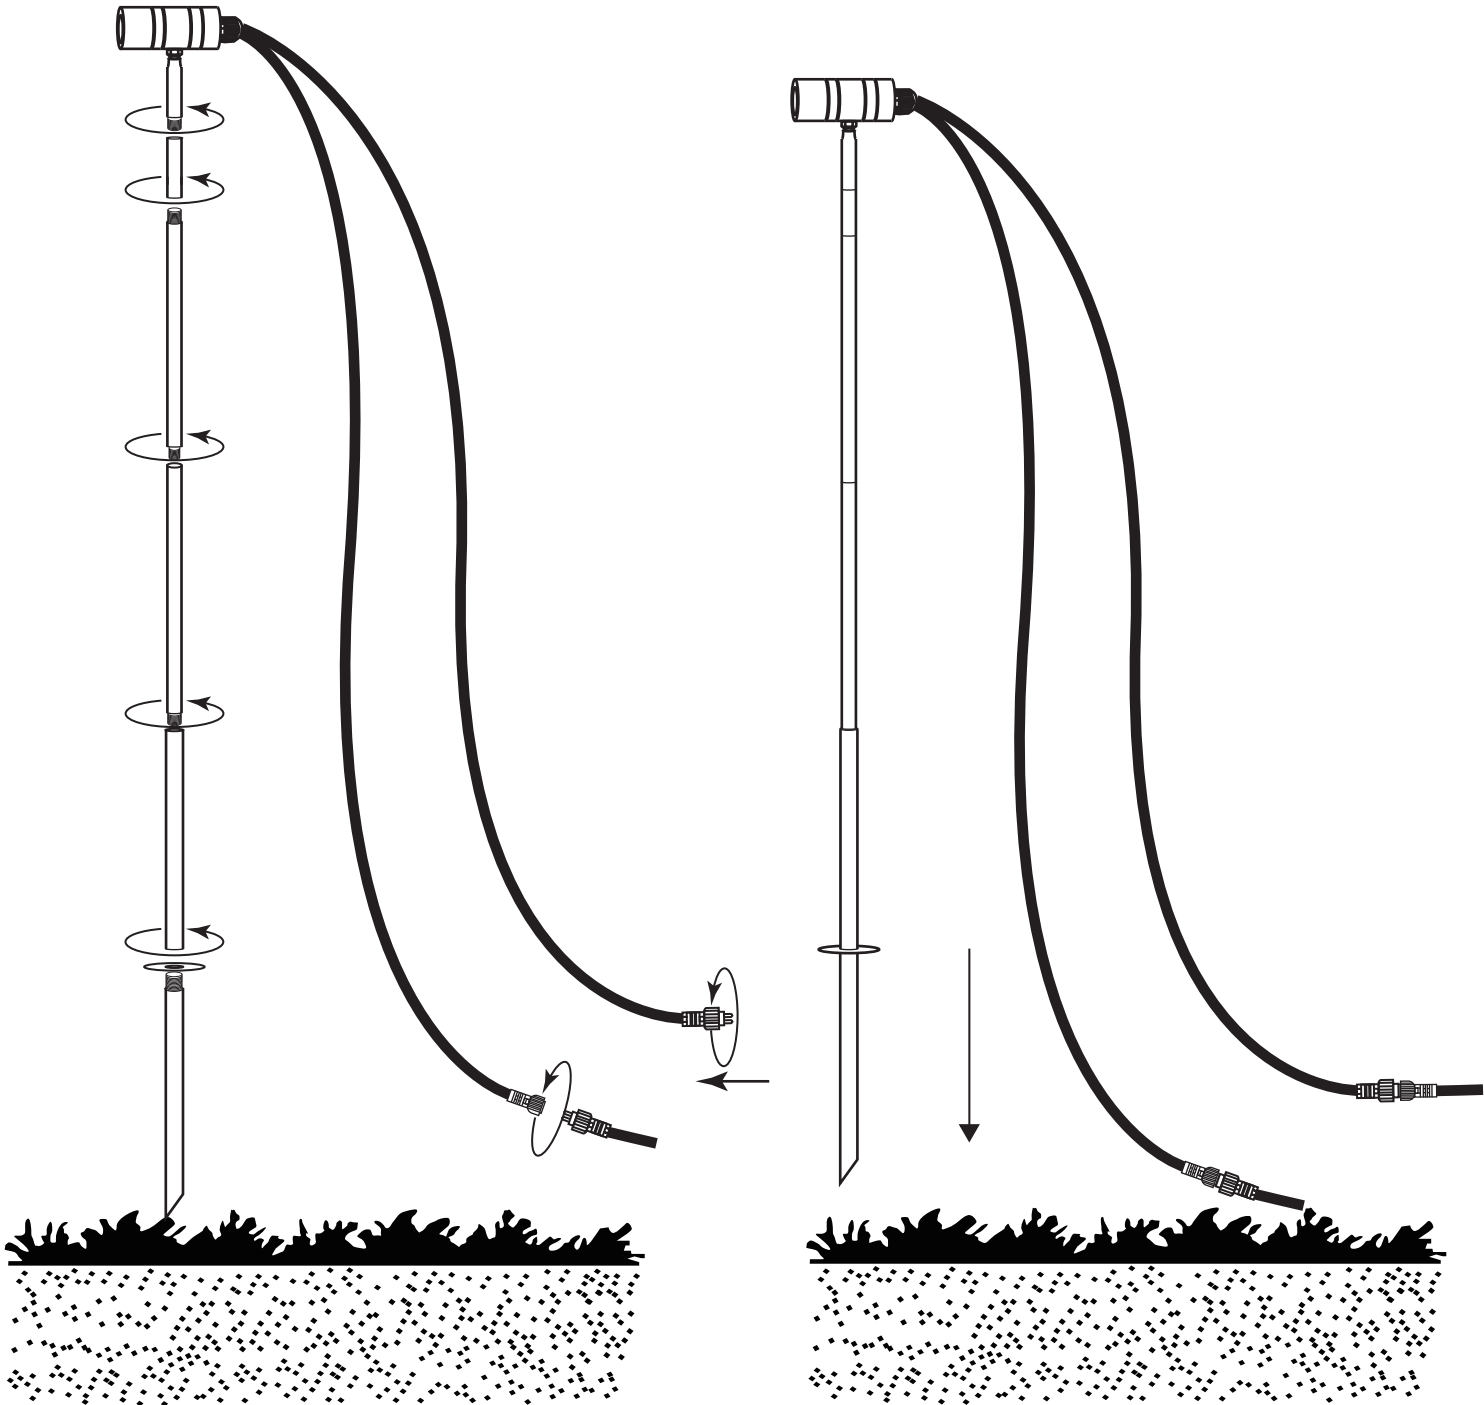

UNITE 12 Spot 60cm 0.8W Black 108641

Technical Data

Voltage	12Vdc
Power	0.8W
IP Class	IP44

Markslojd AB
Gränevägen 5 S-511 62 Skene
Sweden
www.markslojd.com