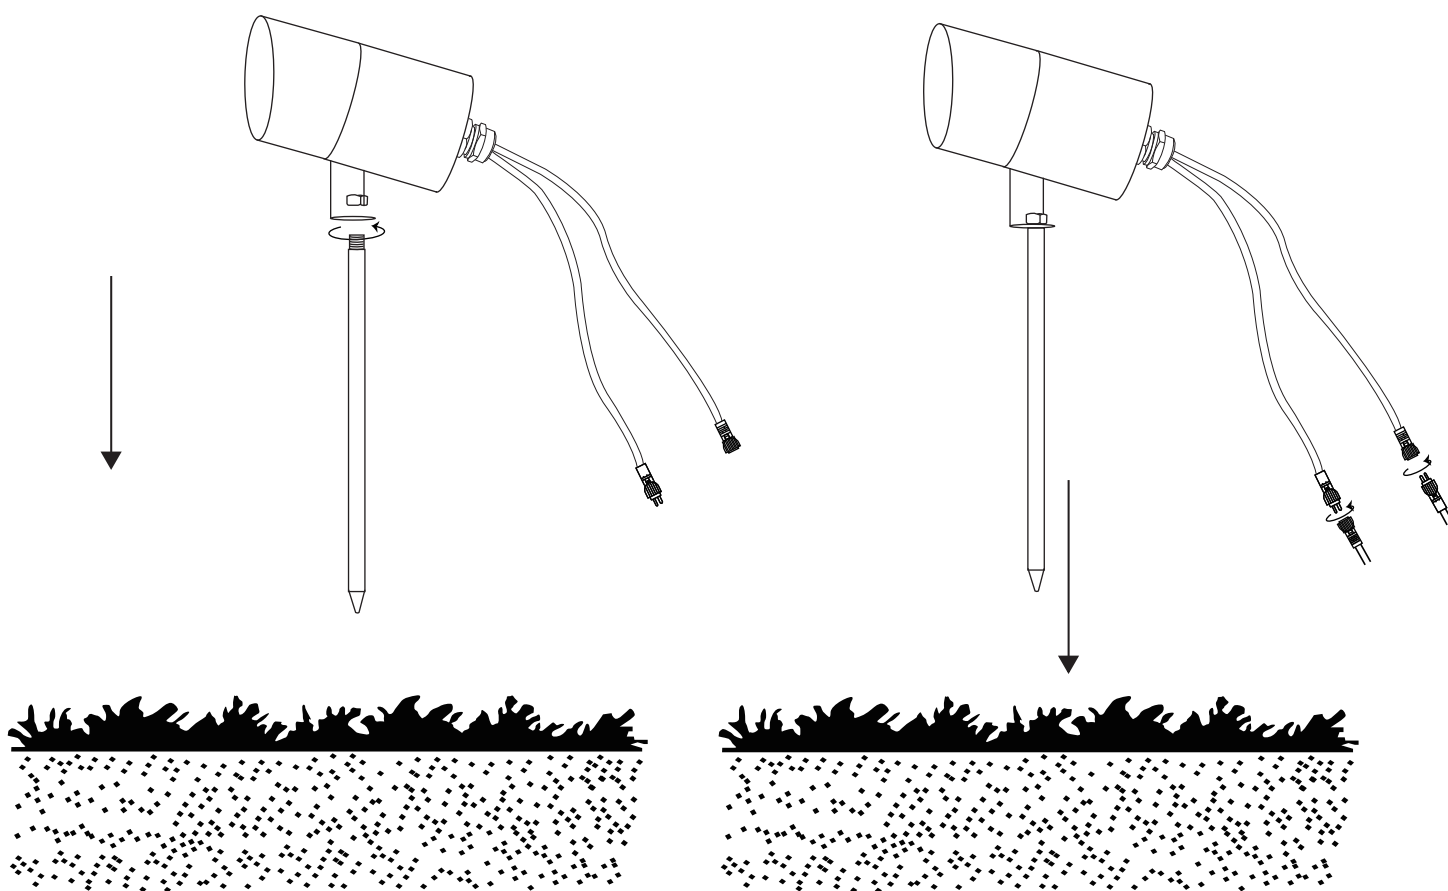

UNITE 12 Spot 3W/6W Black

108639 108640

Technical Data

Voltage	12Vdc
Power	3W/6W
IP Class	IP44

Markslojd AB
Gränevägen 5 S-511 62 Skene
Sweden
www.markslojd.com