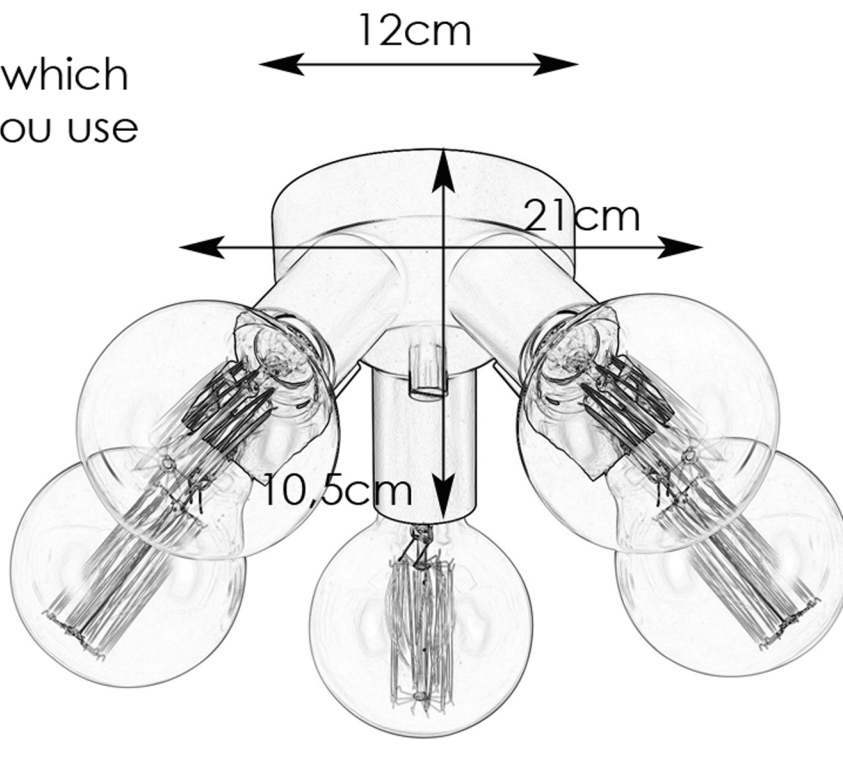

MAZZO

CEILING LAMP

108554

depends on which
lightsource you use

19cm

30cm

depends on which lightsource
you use