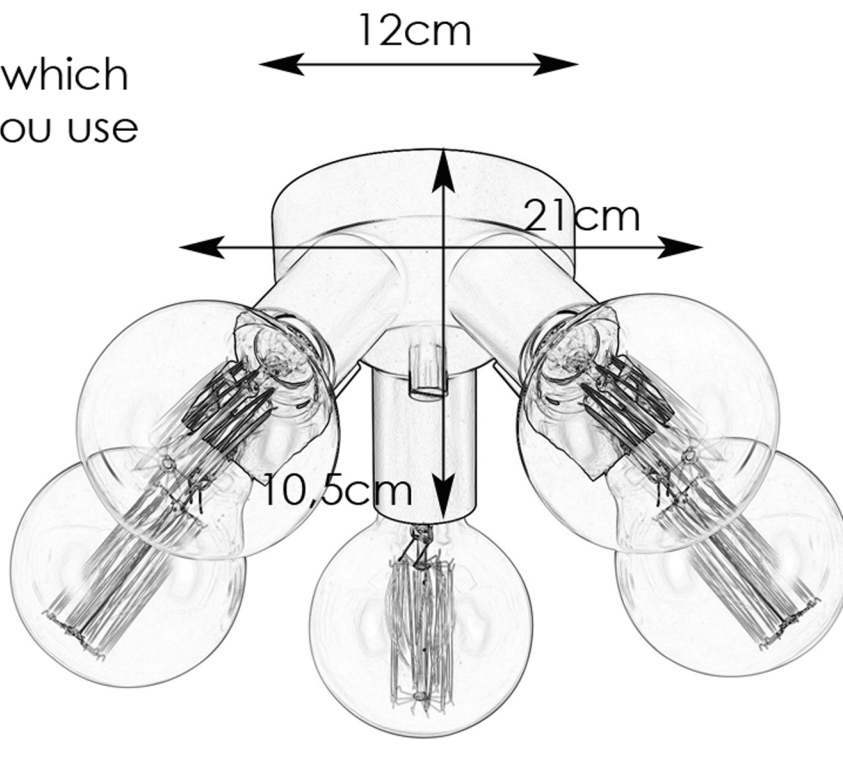

# MAZZO

CEILING LAMP

108553

depends on which  
lightsource you use

19cm

30cm

depends on which lightsource  
you use