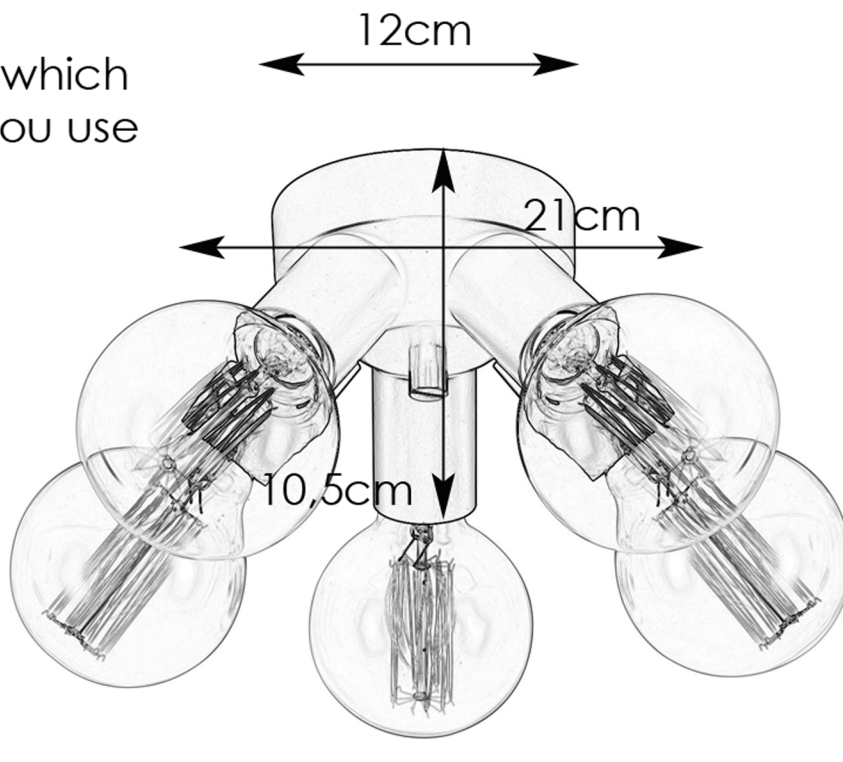

# MAZZO

CEILING LAMP

108552

depends on which  
lightsource you use

19cm

30cm

depends on which lightsource  
you use