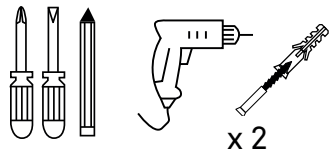

Jolie

Instructions

Art. no. 108502 Black / Raw Brass
Art. no. 108503 Black

Tools needed for installation:

Light source G9

x 1

2.

1.