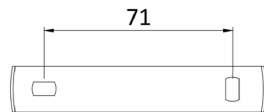

Jolie

Instructions

Art. no. 108502 Black / Raw Brass
Art. no. 108503 Black

Tools needed for installation:

Light source G9

x 1

2.

1.