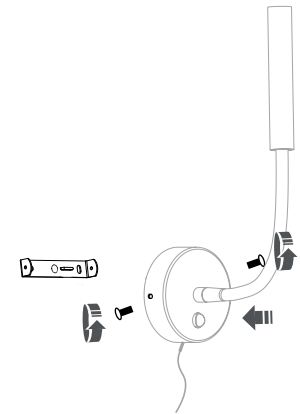

Jolie

Instructions

Art. no. 108502 Black / Raw Brass
Art. no. 108503 Black

Tools needed for installation:

Light source G9

x 1

2.

1.

3.

4.

5.

6.

Thank you for purchasing this product from Markslöjd.
This product is made entirely or substantially in Europe.
We hope you will enjoy using this product and follow these
instructions to ensure correct installation and care.

If you have any questions or comments, please reach out to us by e-mail:
info@markslويد.com