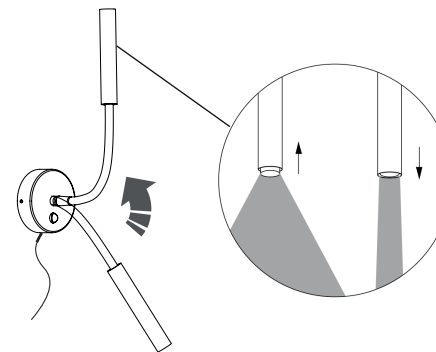

Jolie

Instructions

Art. no. 108502 Black / Raw Brass
Art. no. 108503 Black

Tools needed for installation:

Light source G9

x 1

2.

1.

3.

4.

5.

6.

Thank you for purchasing this product from Markslöjd.
This product is made entirely or substantially in Europe.
We hope you will enjoy using this product and follow these
instructions to ensure correct installation and care.

If you have any questions or comments, please reach out to us by e-mail:
info@markslويد.com