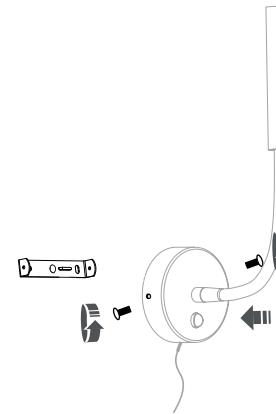

Jolie

Instructions

Art. no. 108502 Black / Raw Brass
Art. no. 108503 Black

Tools needed for installation:

Light source G9

x 1

2.

1.

3.

4.

5.

6.

Thank you for purchasing this product from Markslöjd.
This product is made entirely or substantially in Europe.
We hope you will enjoy using this product and follow these
instructions to ensure correct installation and care.

If you have any questions or comments, please reach out to us by e-mail:
info@markslويد.com