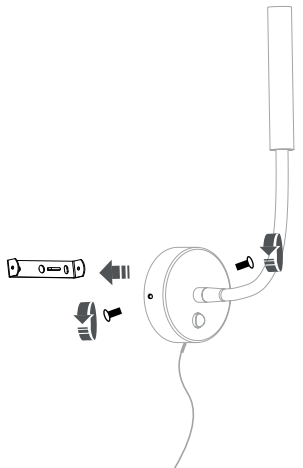

Jolie

Instructions

Art. no. 108502 Black / Raw Brass
Art. no. 108503 Black

Tools needed for installation:

Light source G9

x 1

2.

1.