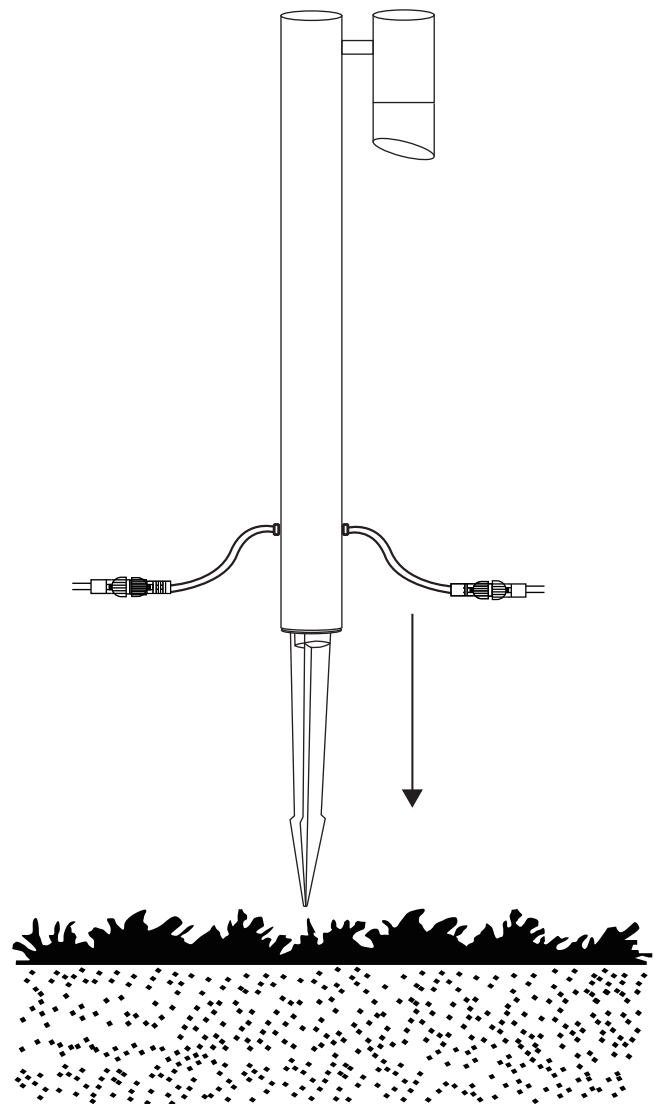

GARDEN 24 Pole 1L Black

108485

Technical Data

Voltage	24Vac/31Vdc
Power	6.2W
IP Class	IP44

Markslojd AB
Gränevägen 5 S-511 62 Skene
Sweden
www.markslojd.com