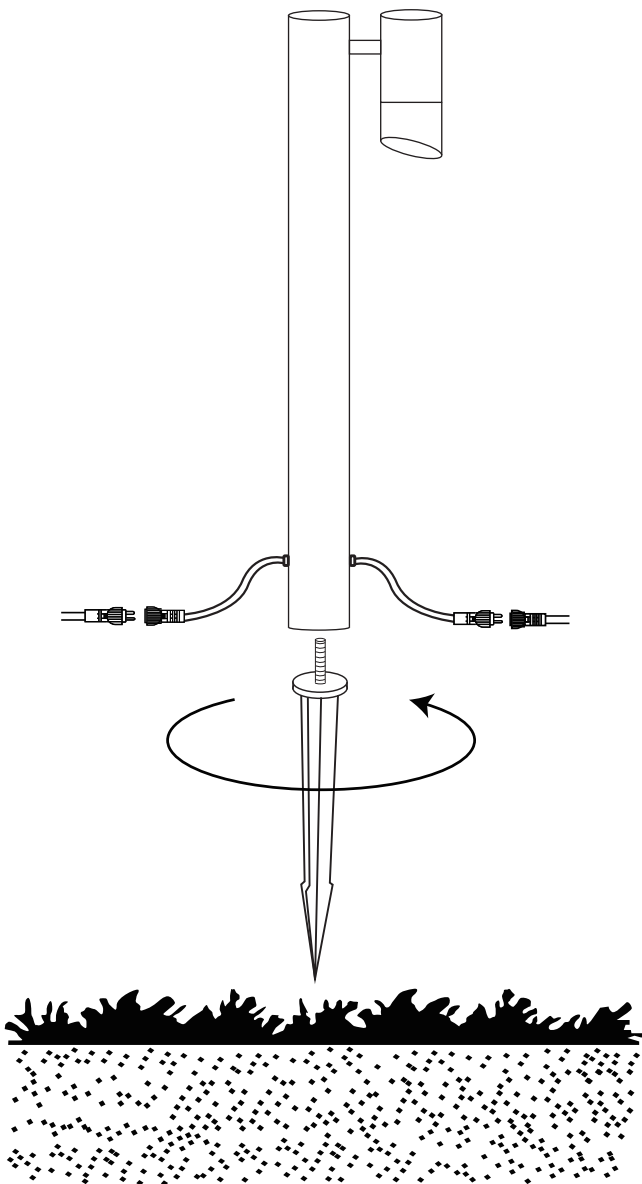

GARDEN 24 Pole 1L Black

108485

Technical Data

Voltage	24Vac/31Vdc
Power	6.2W
IP Class	IP44

Markslojd AB
Gränevägen 5 S-511 62 Skene
Sweden
www.markslojd.com