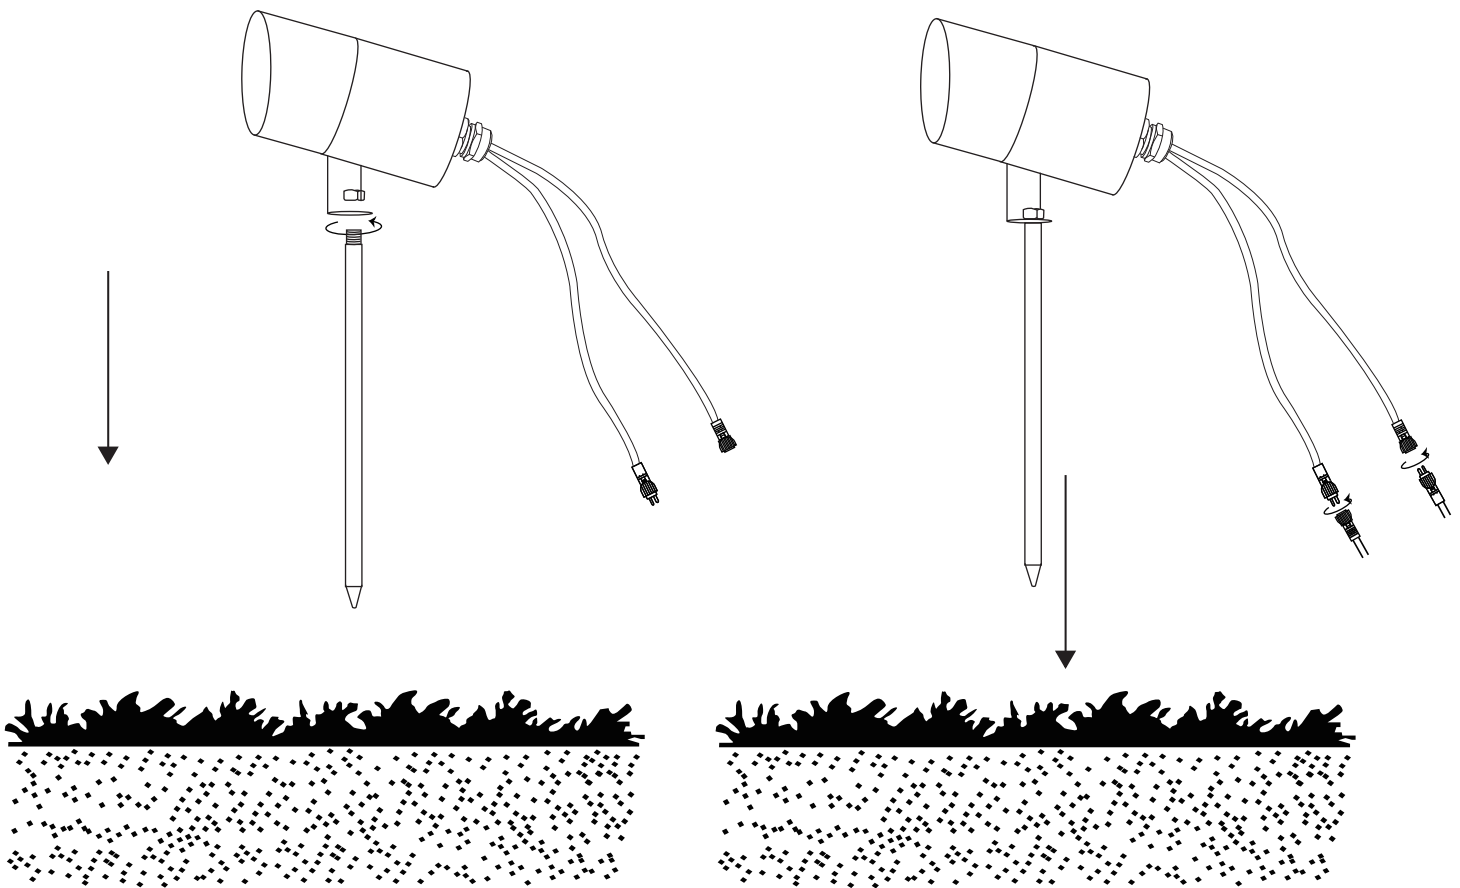

GARDEN 24 Spot 6W Black 108484

Technical Data

Voltage	24Vac/31Vdc
Power	6.2W
IP Class	IP44

Markslojd AB
Gränevägen 5 S-511 62 Skene
Sweden
www.markslojd.com