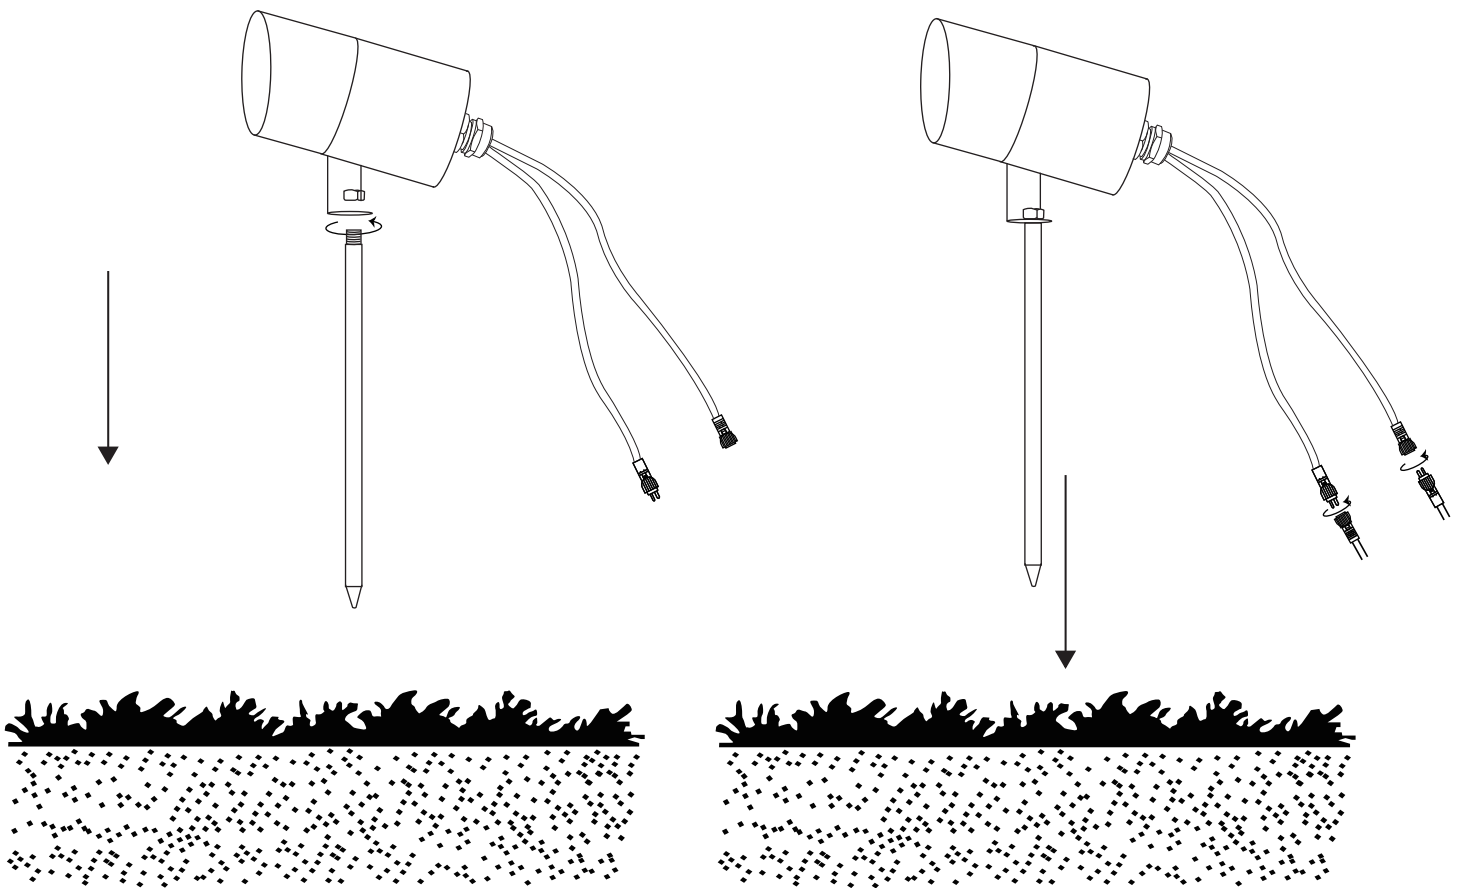

GARDEN 24 Spot 3W Black 108483

Technical Data

Voltage	24Vac/31Vdc
Power	3.2W
IP Class	IP44

Markslojd AB
Gränevägen 5 S-511 62 Skene
Sweden
www.markslojd.com