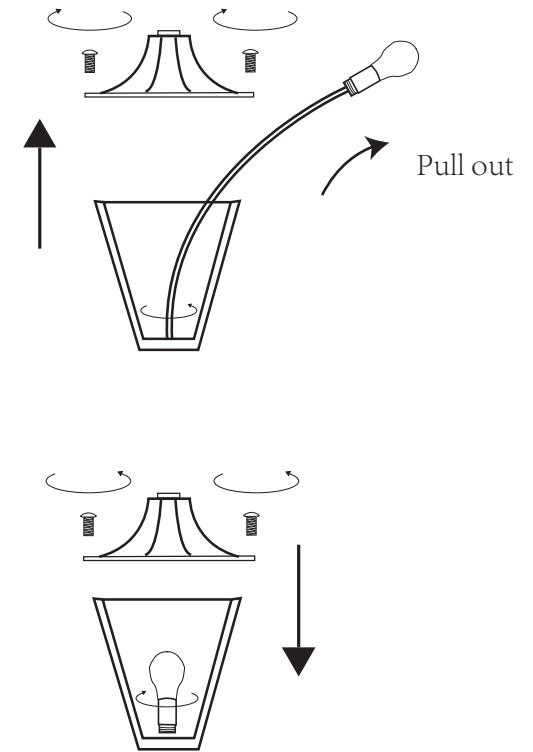

GARDEN 24 Postlamp 1L Black H 190cm 108171

Technical Data

Voltage	AC 24V / DC 31V
Power	3W
IP Class	IP44

108172

Markslojd AB
Gränevägen 5 S-511 62 Skene
Sweden
www.markslojd.com