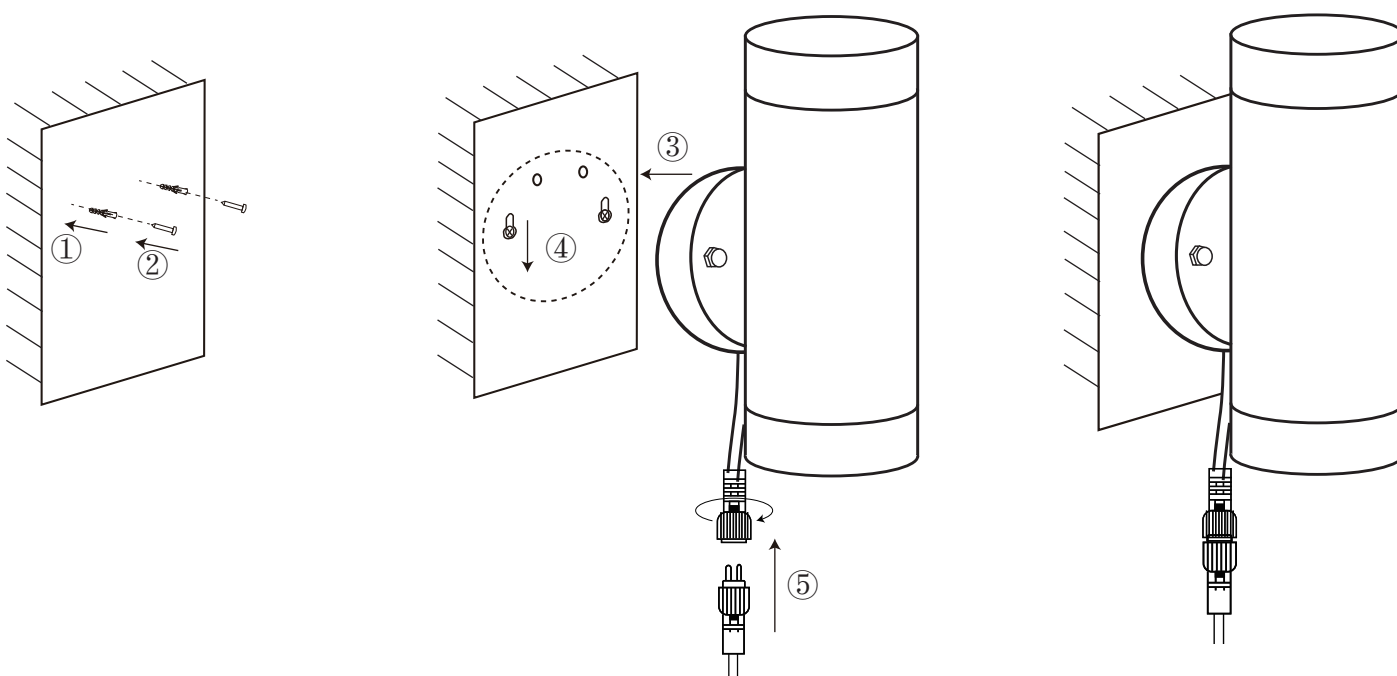

GARDEN 24 Cylinder Wall 2L

108169/108170

Technical Data

Voltage	AC 24V / DC 31V
Power	2x3W
IP Class	IP44

Markslojd AB
Gränevägen 5 S-511 62 Skene
Sweden
www.markslojd.com