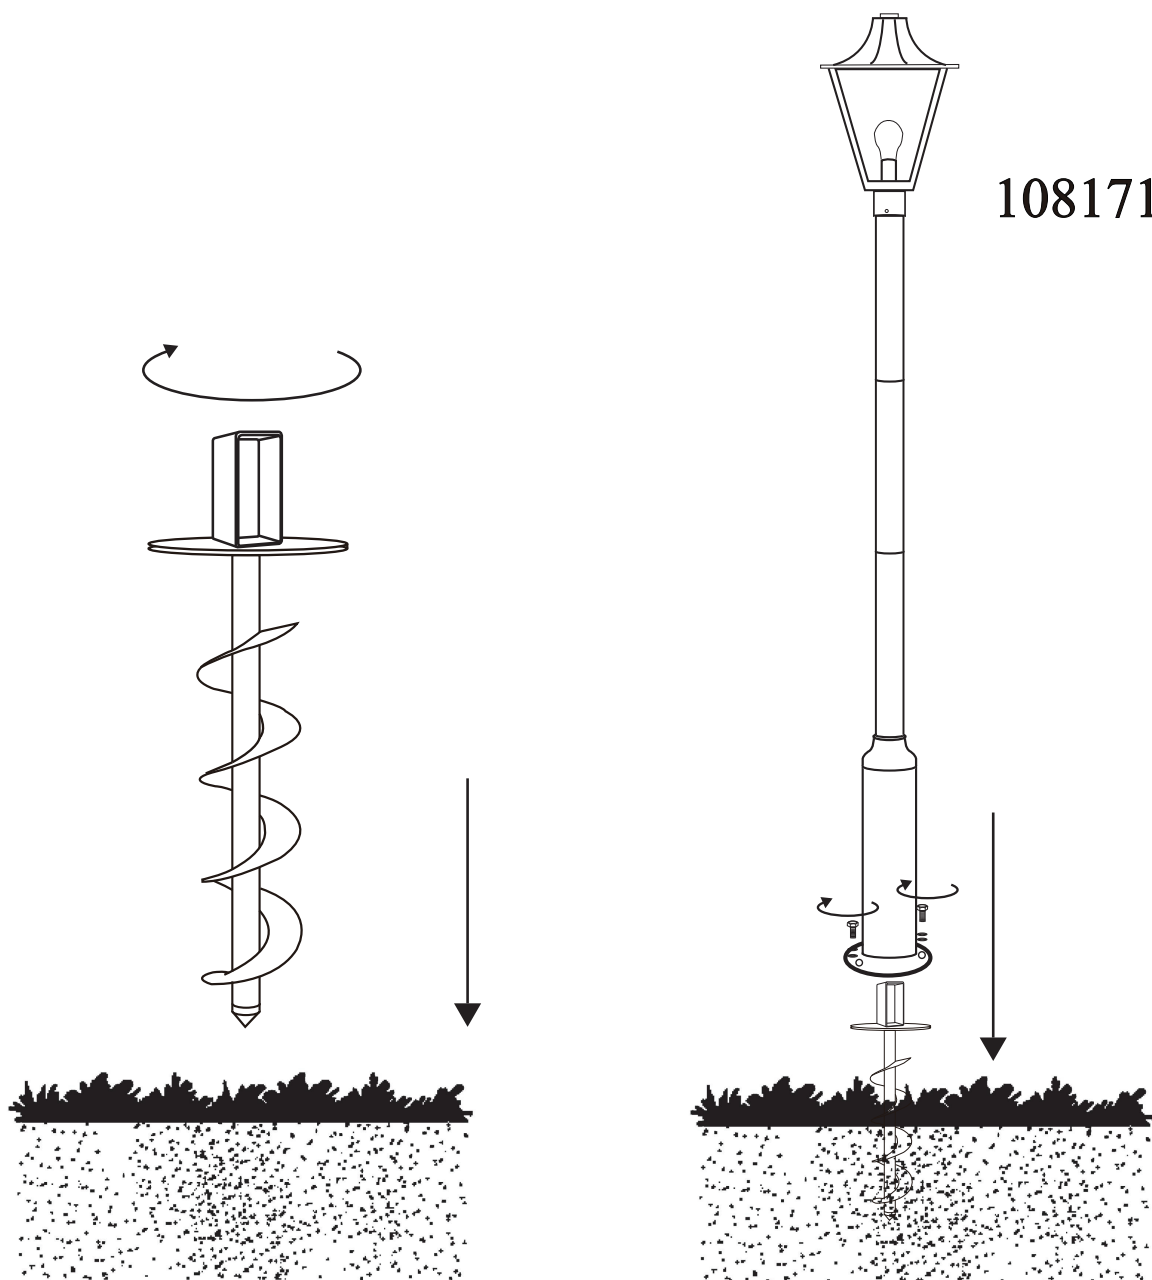

GARDEN 24 Ground Screw Black 108172

RoHS

Markslojd AB
Gränevägen 5 S-511 62 Skene
Sweden
www.markslojd.com