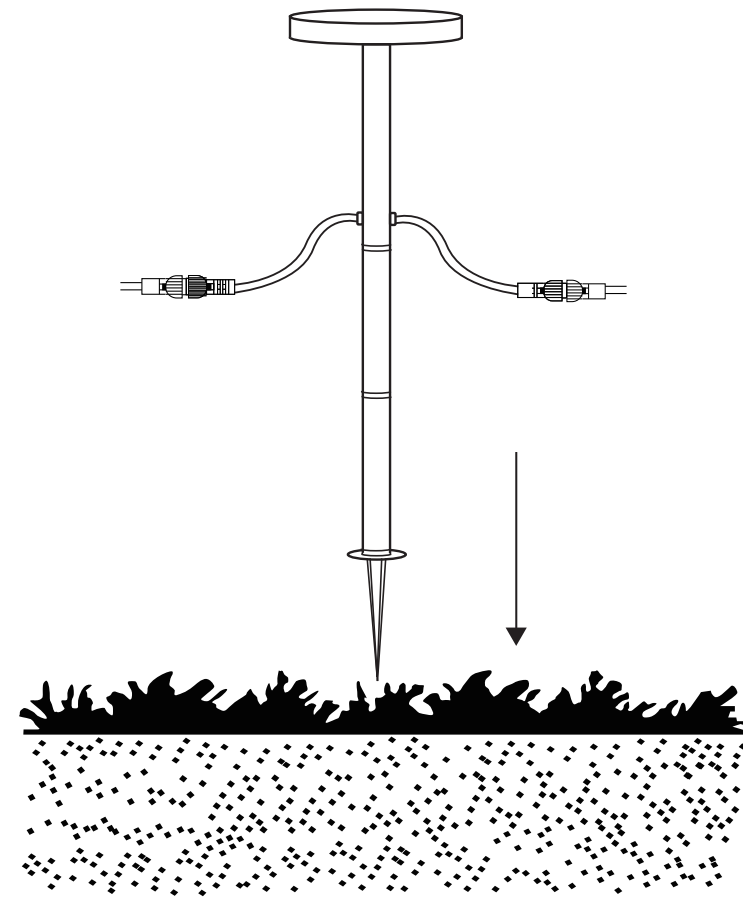

GARDEN 24 Plant Light Black

108173

Technical Data

Voltage	Input AC 24V / DC 31V Output AC 24V / DC 31V
Power	5W
IP Class	IP44

Markslojd AB
Gränevägen 5 S-511 62 Skene
Sweden
www.markslojd.com