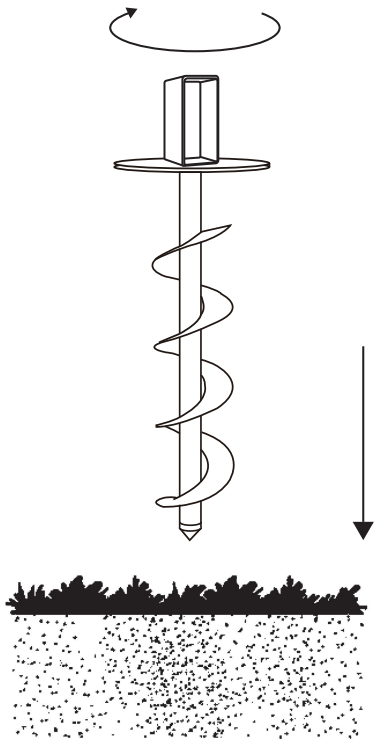

GARDEN 24 Postlamp 1L Black H 190cm 108171

Technical Data

Voltage	AC 24V / DC 31V
Power	3W
IP Class	IP44

108172

Markslojd AB
Gränevägen 5 S-511 62 Skene
Sweden
www.markslojd.com