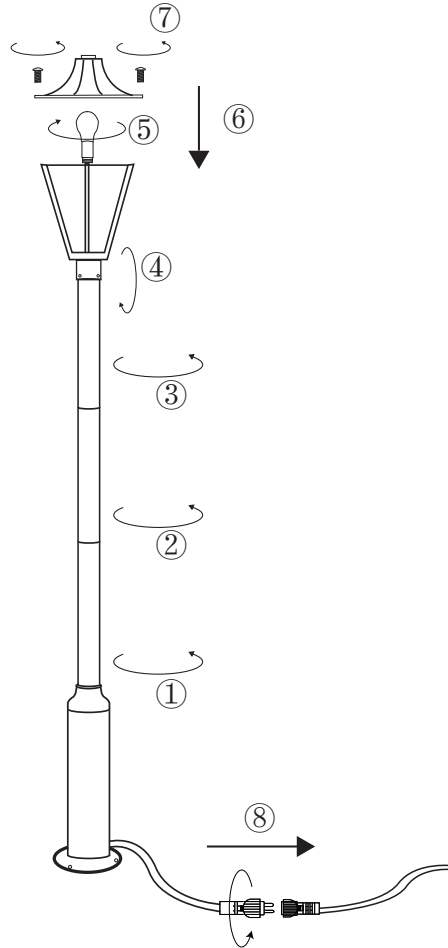

GARDEN 24 Postlamp 1L Black H 190cm 108171

Technical Data

Voltage	AC 24V / DC 31V
Power	3W
IP Class	IP44

108172

Markslojd AB
Gränevägen 5 S-511 62 Skene
Sweden
www.markslojd.com