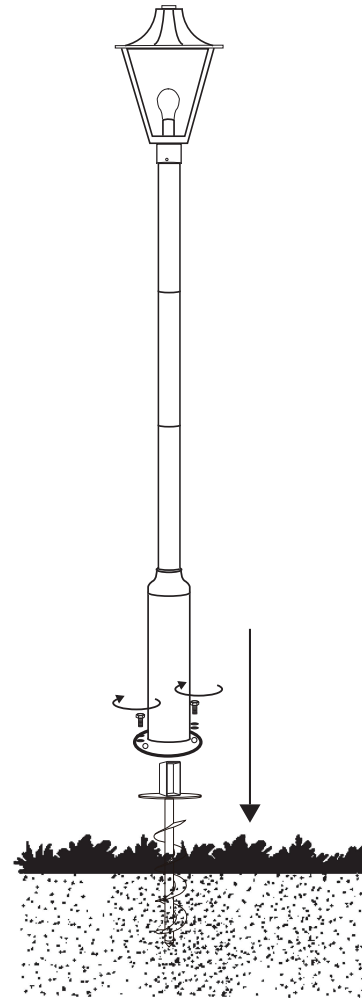

GARDEN 24 Postlamp 1L Black H 190cm 108171

Technical Data

Voltage	AC 24V / DC 31V
Power	3W
IP Class	IP44

108172

Markslojd AB
Gränevägen 5 S-511 62 Skene
Sweden
www.markslojd.com