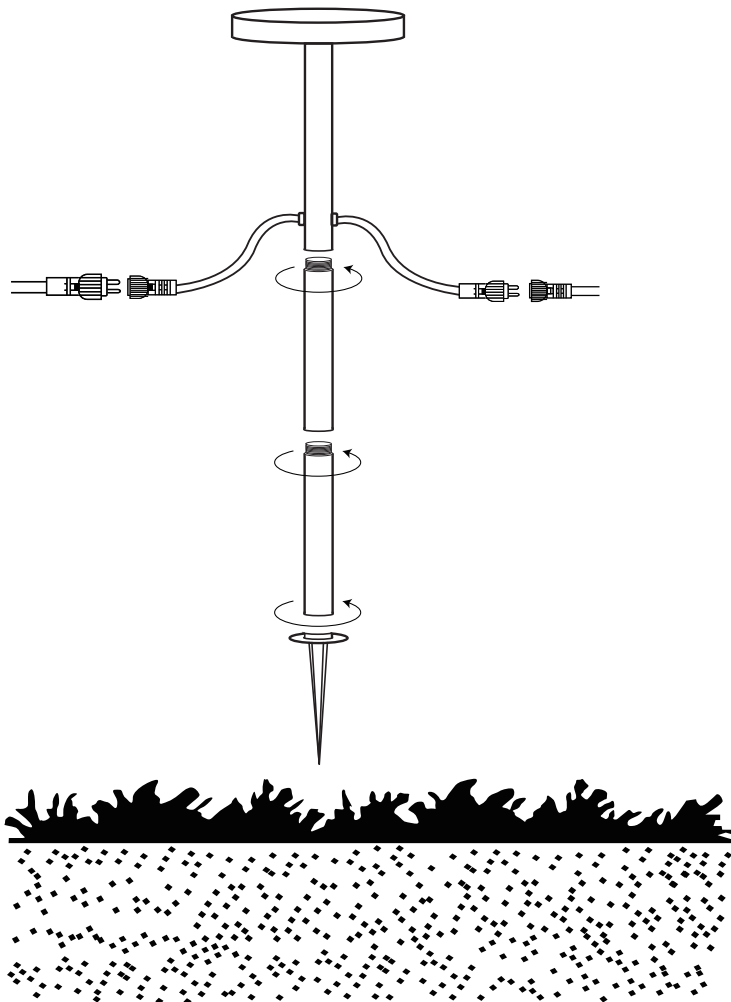

GARDEN 24 Plant Light Black

108173

Technical Data

Voltage	Input AC 24V / DC 31V Output AC 24V / DC 31V
Power	5W
IP Class	IP44

Markslojd AB
Gränevägen 5 S-511 62 Skene
Sweden
www.markslojd.com