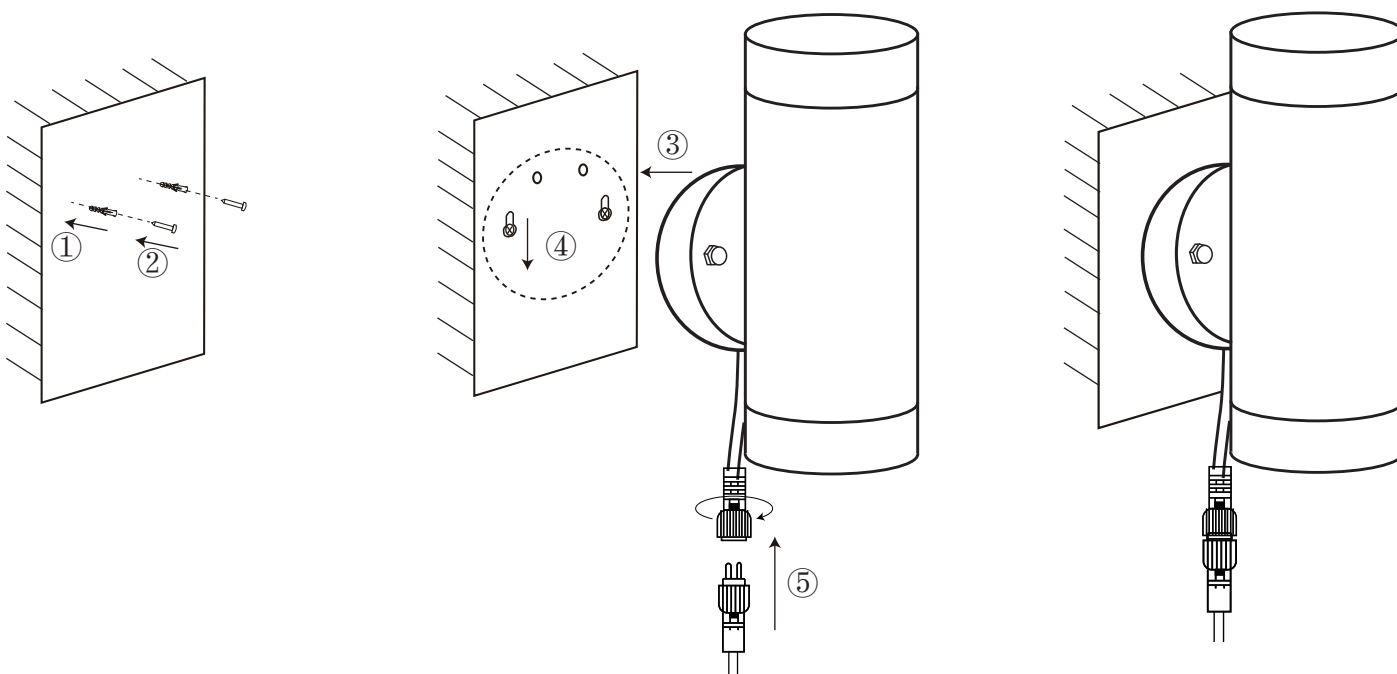

GARDEN 24 Cylinder Wall 2L

108169/108170

Technical Data

Voltage	AC 24V / DC 31V
Power	2x3W
IP Class	IP44

Markslojd AB
Gränevägen 5 S-511 62 Skene
Sweden
www.markslojd.com