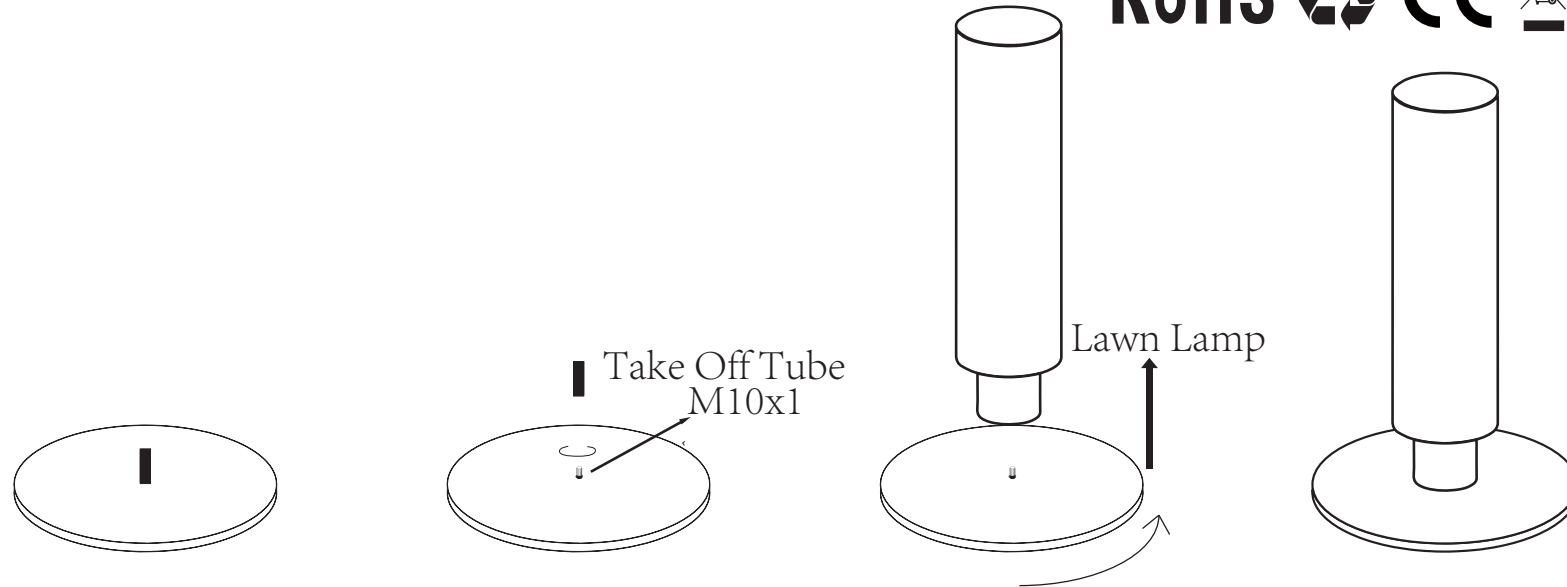

GARDEN 24 Ground Plate Black

107996

RoHS  CE 

I

II

Markslojd AB
Gränevägen 5 S-511 62 Skene
Sweden
www.markslojd.com