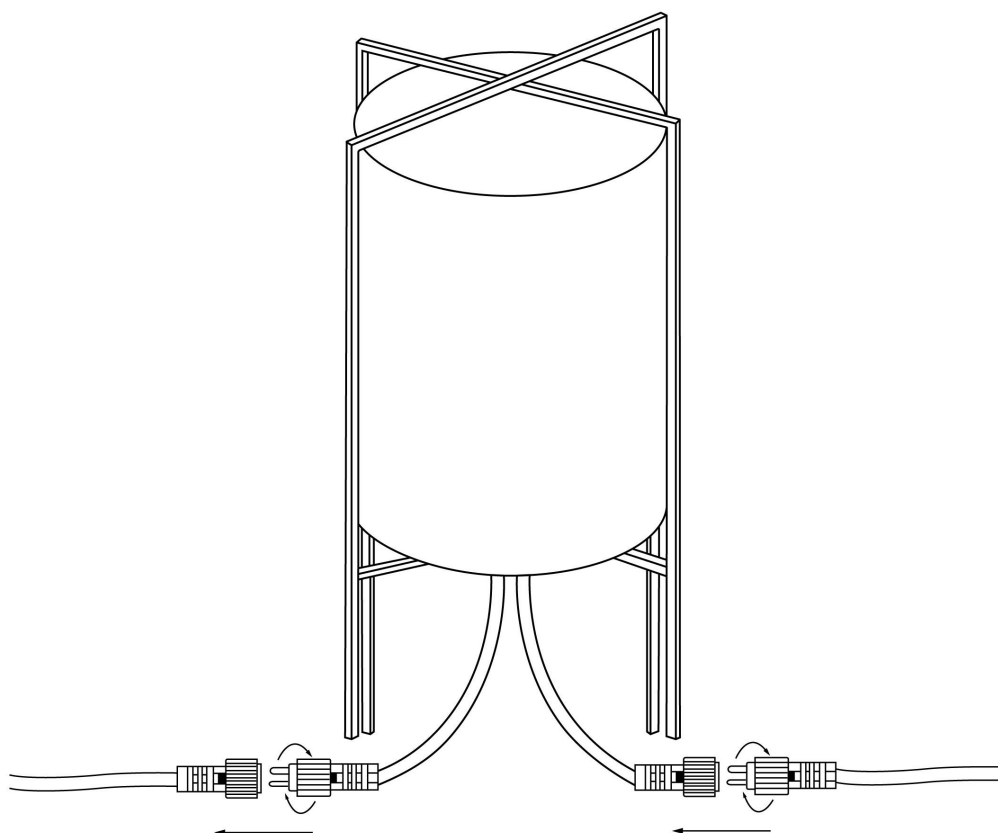

GARDEN 24 CYLINDER FRAME

107987

Technical Data

Voltage	24V
Power	6W
IP Class	IP44

Markslojd AB
Gränevägen 5 S-511 62 Skene
Sweden
www.markslojd.com