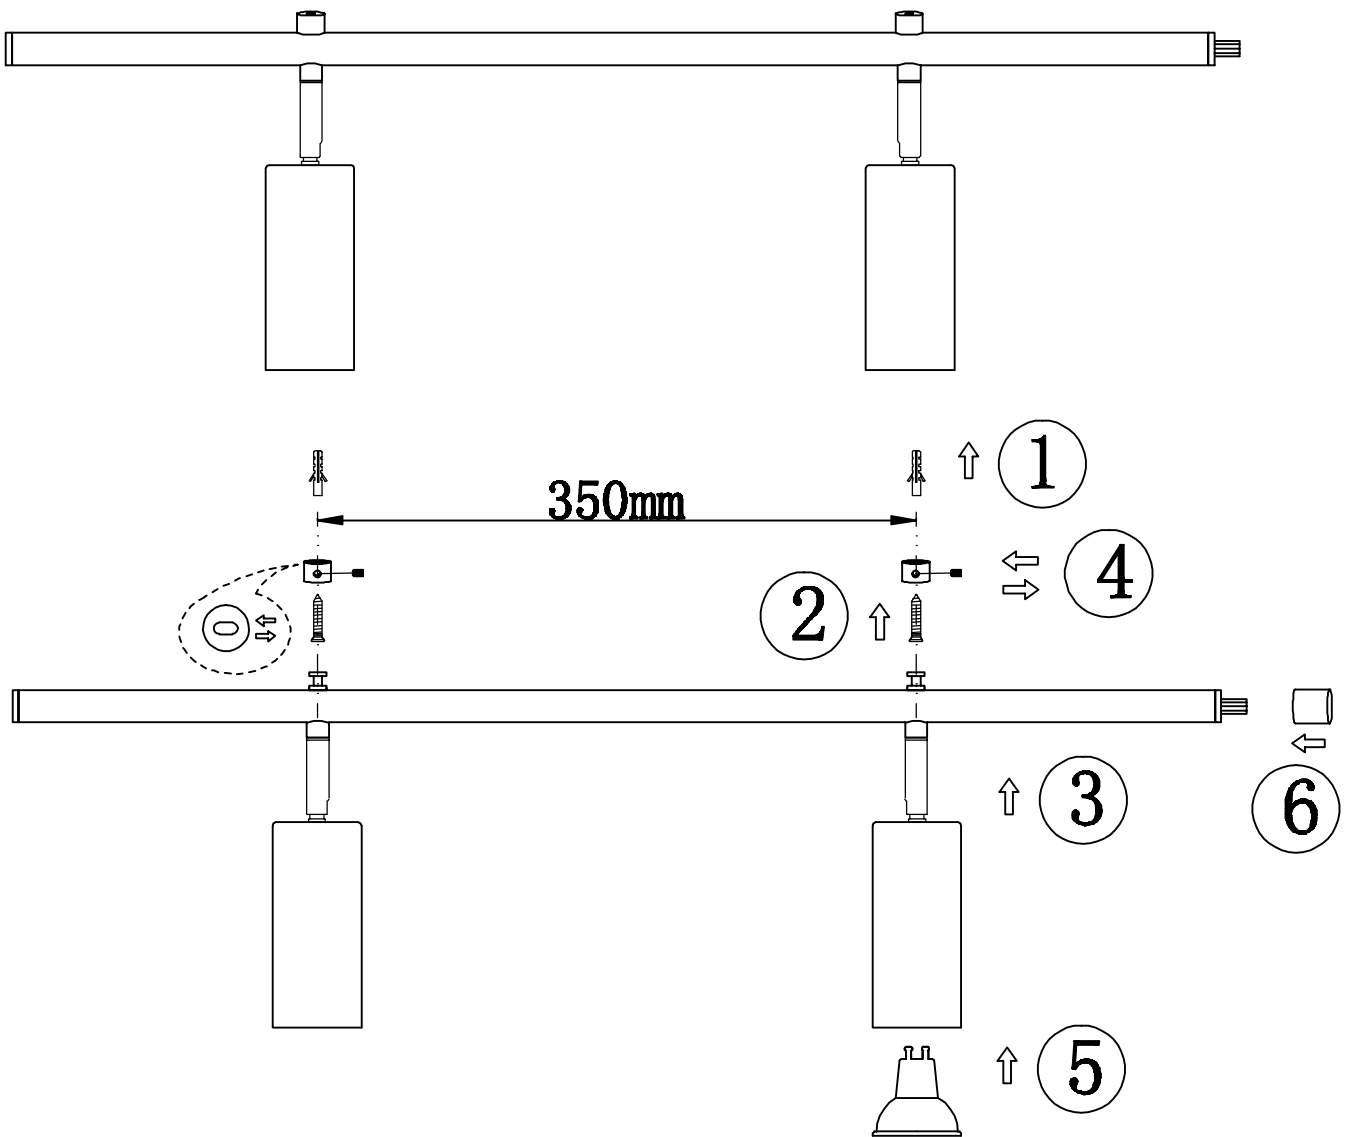

EXPAND

DESIGN BY MARKSLÖJD
107524/107541/107973

Markslöjd AB
Gränevägen 5 S-511 62 Skene
Sweden
www.markslويد.com