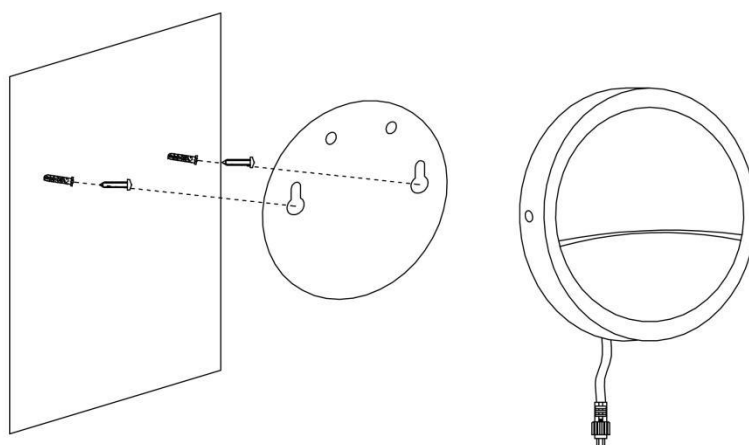

GARDEN 24 WALL

107288 107715

Technical Data

| | |
|----------|------|
| Voltage | 24V |
| Power | 0.8W |
| IP Class | IP44 |

RoHS

Markslojd AB
Gränevägen 5 S-511 62 Skene
Sweden
www.markslojd.com