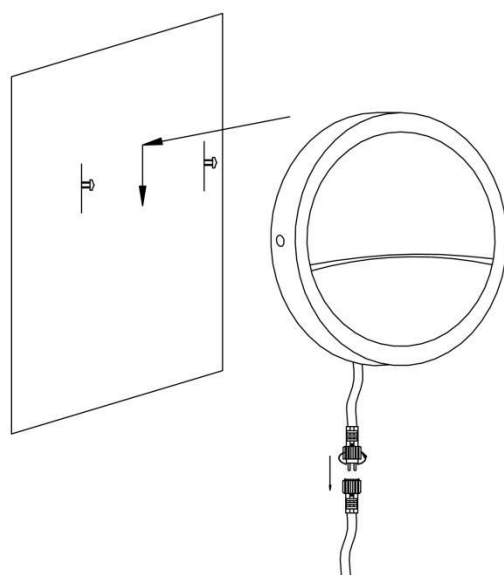

GARDEN 24 WALL

107288 107715

Technical Data

| | |
|----------|------|
| Voltage | 24V |
| Power | 0.8W |
| IP Class | IP44 |

RoHS

Markslojd AB
Gränevägen 5 S-511 62 Skene
Sweden
www.markslojd.com