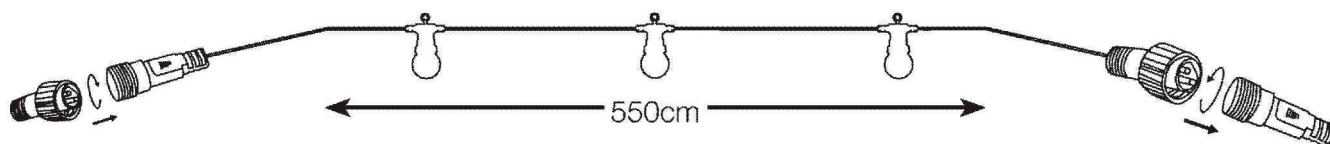

GARDEN 24 Party Lightchain

10L G45

107292

Technical Data

Voltage	24VAC/31VDC
Power	2.4W
IP Class	IP44

Markslöjd intertrade AB
Gränevägen 5 S-511 62 Skene
Sweden
www.markslojd.com