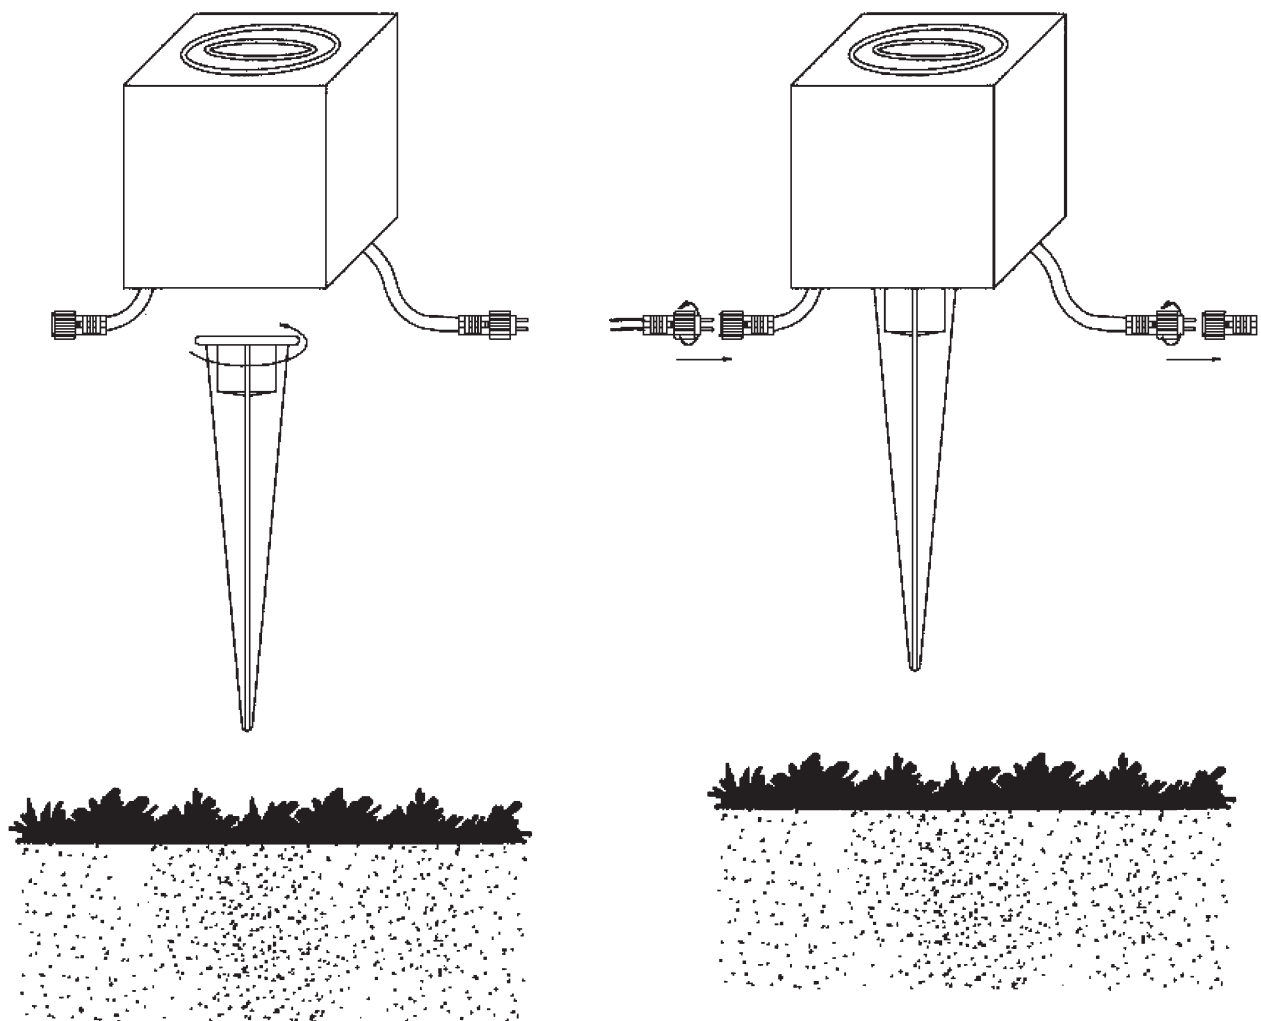

GARDEN 24 CUBE

107287

Technical Data

| | |
|----------|------|
| Voltage | 24V |
| Power | 3W |
| IP Class | IP44 |

Markslöjd Intertrade AB
Gränevägen 5 S-511 62 Skene
Sweden
www.markslojd.com