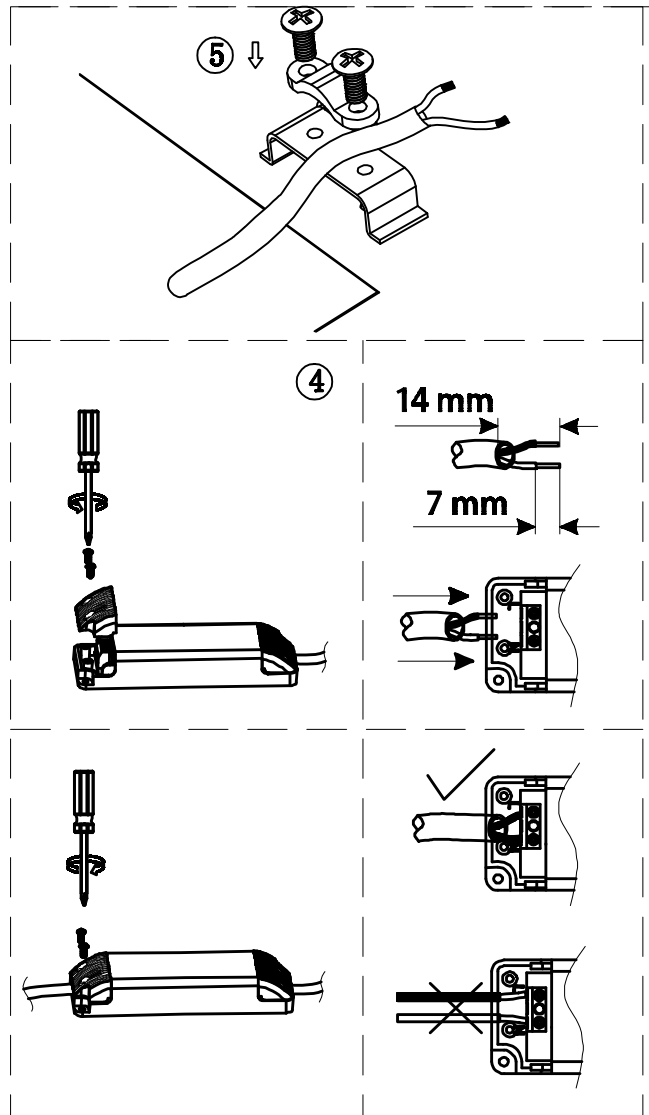

LED CEILING

107165

GERMANY VERSION

Markslöjd AB
Gränevägen 5 S-51162 Skene
Sweden
www.markslloyd.com

LED CEILING

107165

SWENDEN VERSION

Markslojd AB
Gränsvägen 5 S-51162 Skene
Sweden
www.markslojd.com