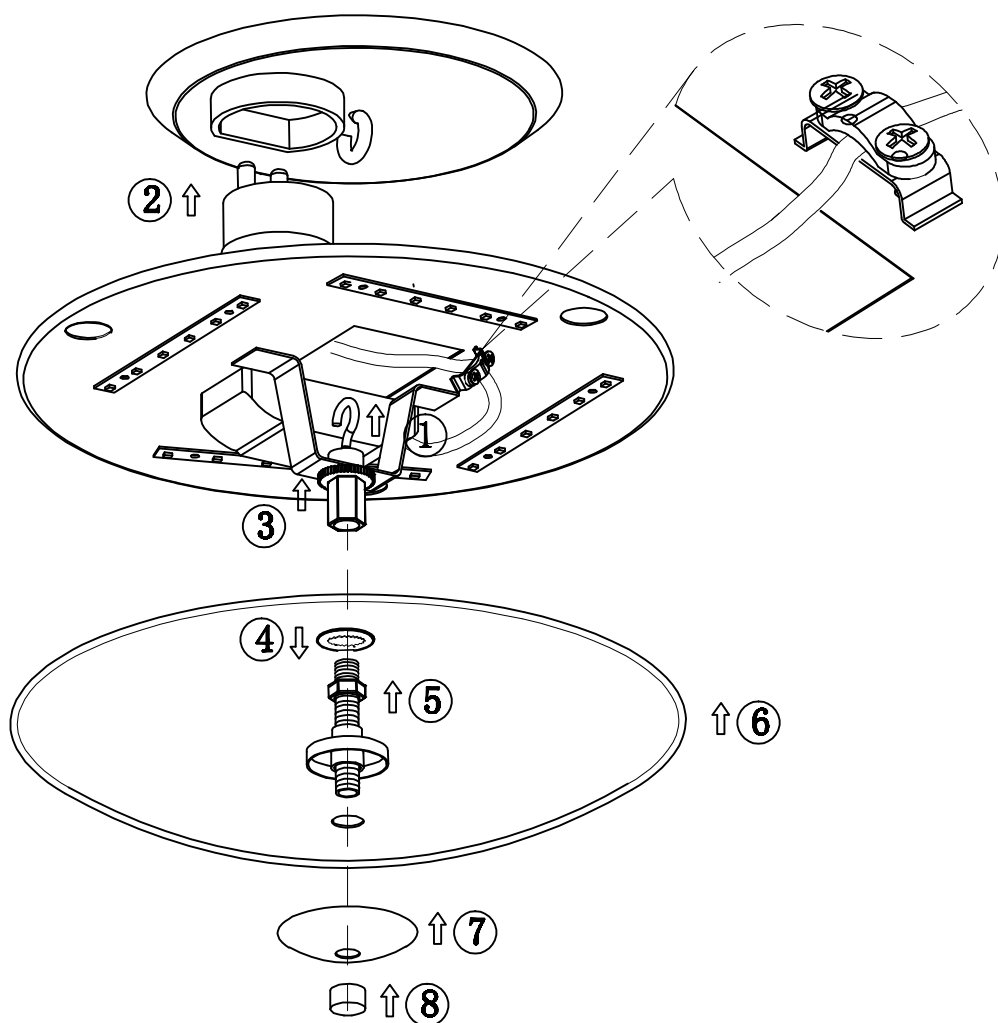

LED CEILING

107165

GERMANY VERSION

Markslöjd AB
Gränevägen 5 S-51162 Skene
Sweden
www.markslloyd.com

LED CEILING

107165

SWENDEN VERSION

Markslojd AB
Gränsvägen 5 S-51162 Skene
Sweden
www.markslojd.com