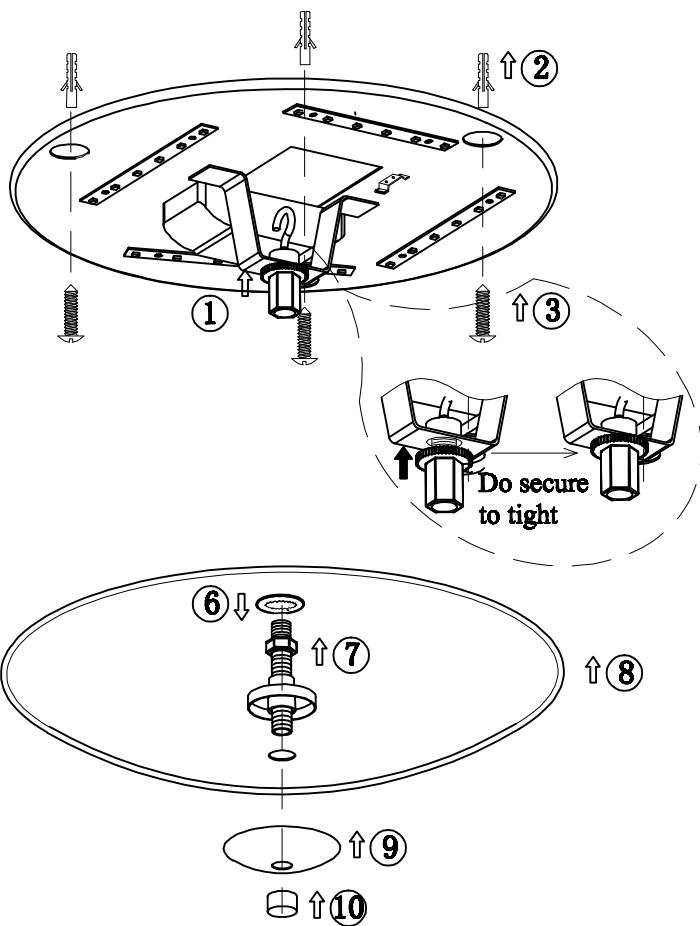

LED CEILING

107165

GERMANY VERSION

Markslöjd AB
Gränevägen 5 S-51162 Skene
Sweden
www.markslloyd.com

LED CEILING

107165

SWENDEN VERSION

Markslojd AB
Gränsvägen 5 S-51162 Skene
Sweden
www.markslojd.com