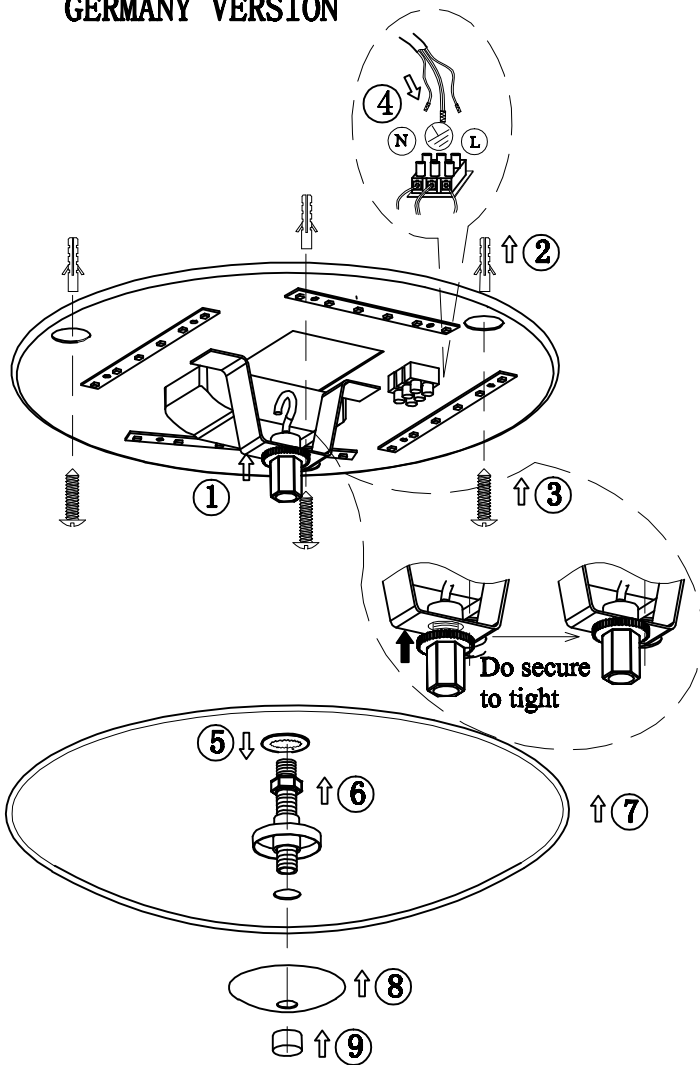

LED CEILING

GERMANY VERSION

SWEDEN VERSION

Markslojd AB
Gränsvägen 5 S-51162 Skene
Sweden
www.markslojd.com