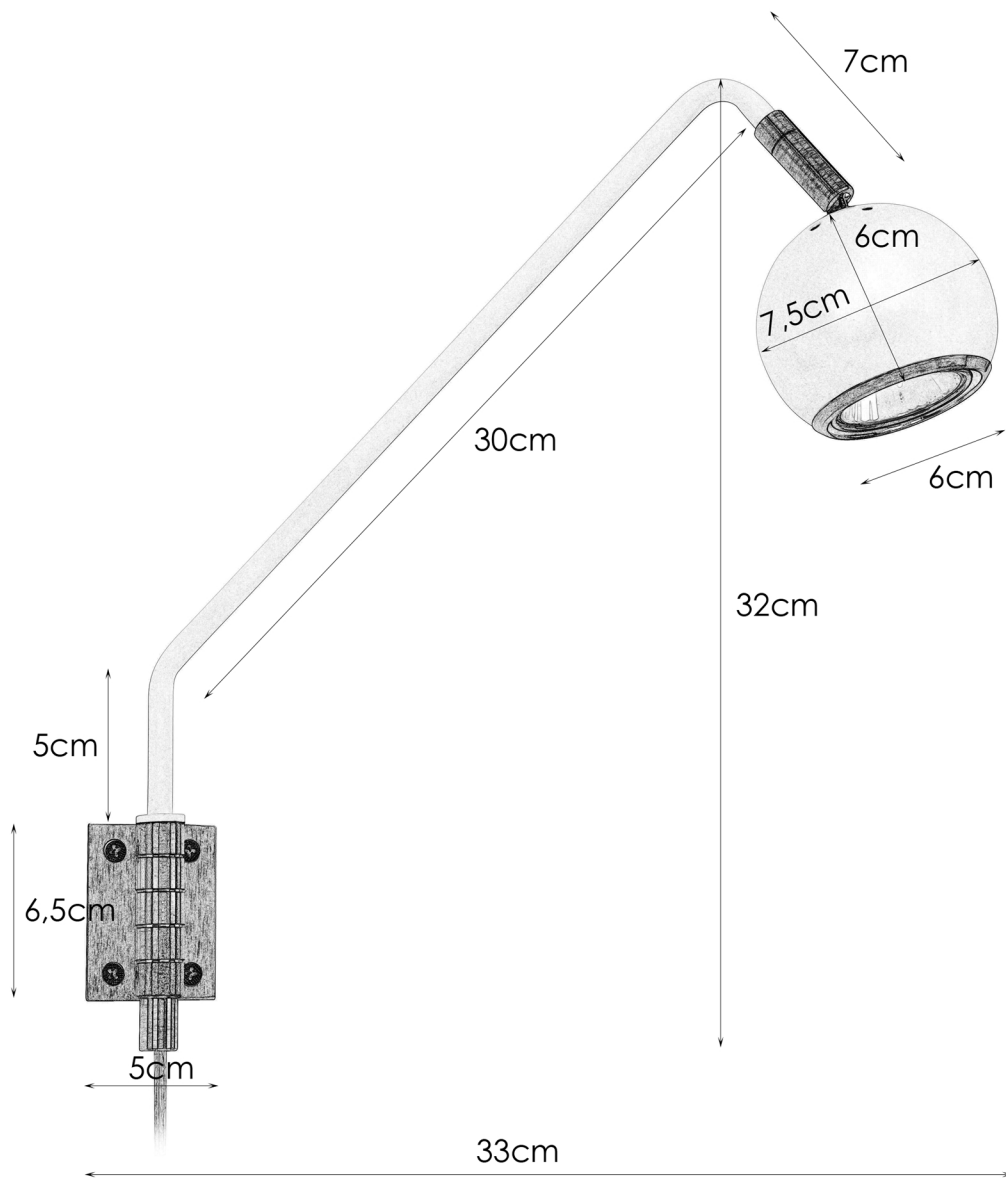

COCO

M
MARK
SLÖJD
SWEDEN

106873

This luminaire is compatible with bulbs of the energy classes:

A++	}	
A+		
A		
X	}	
C		
D		
E		

874/2012

Art. number 106873
Metal
Black/antique
1x35W GU10 230V
IP20
Class II
Cord 200cm
Bulb not included