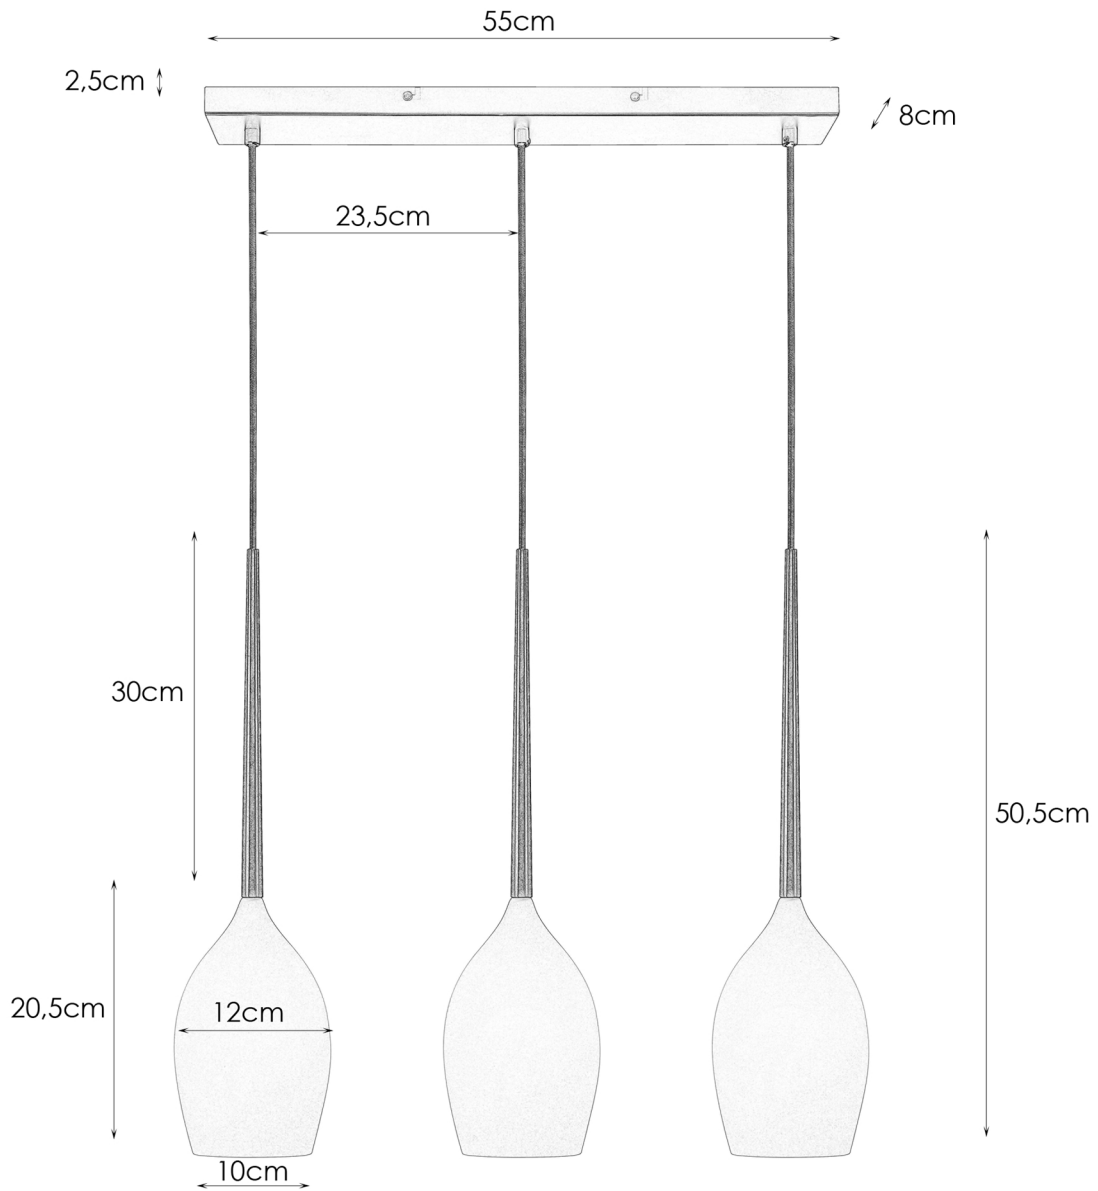

# SALUT

**M**  
MARK  
SLÖJD  
SWEDEN

**106808**

This luminaire is compatible with bulbs of the energy classes:

A++  
A+  
A  
B  
C  
D  
E

874/2012

Art. number 106808  
Metal/glass  
Black/white  
3x40W E14 230V  
IP20  
Class I  
Cord 150cm  
Suspension-bracket  
Bulb not included