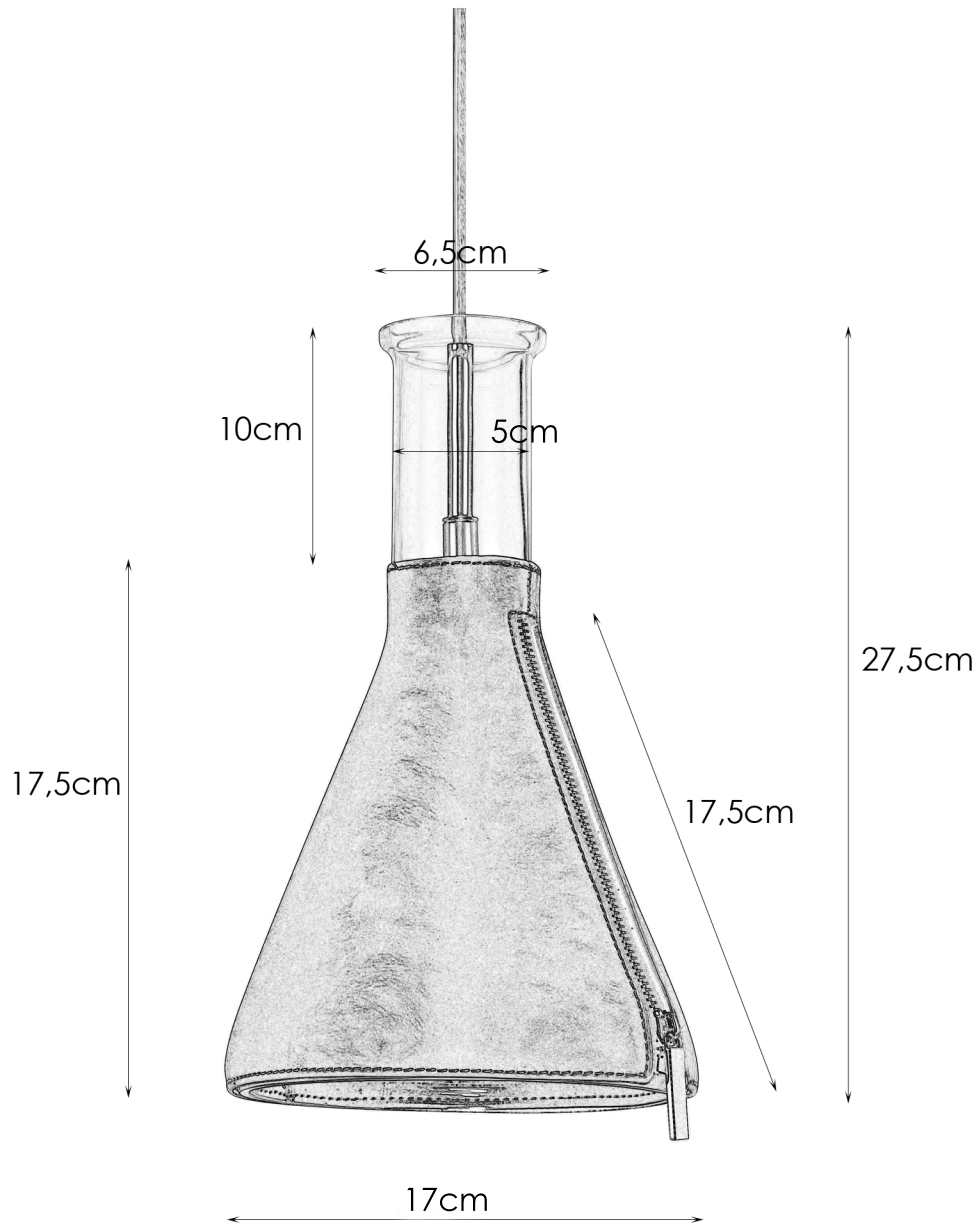

ZIP

 **106805**

 This luminaire is compatible with bulbs of the energy classes:

A++  
A+  
A  
B  
C  
D  
E

874/2012 

Art. number 106805  
Metal/glass/leather  
Chrome/clear/black  
1x60W E27 230V  
IP20  
Class II  
Cord 350cm  
Suspension-hook  
Bulb not included