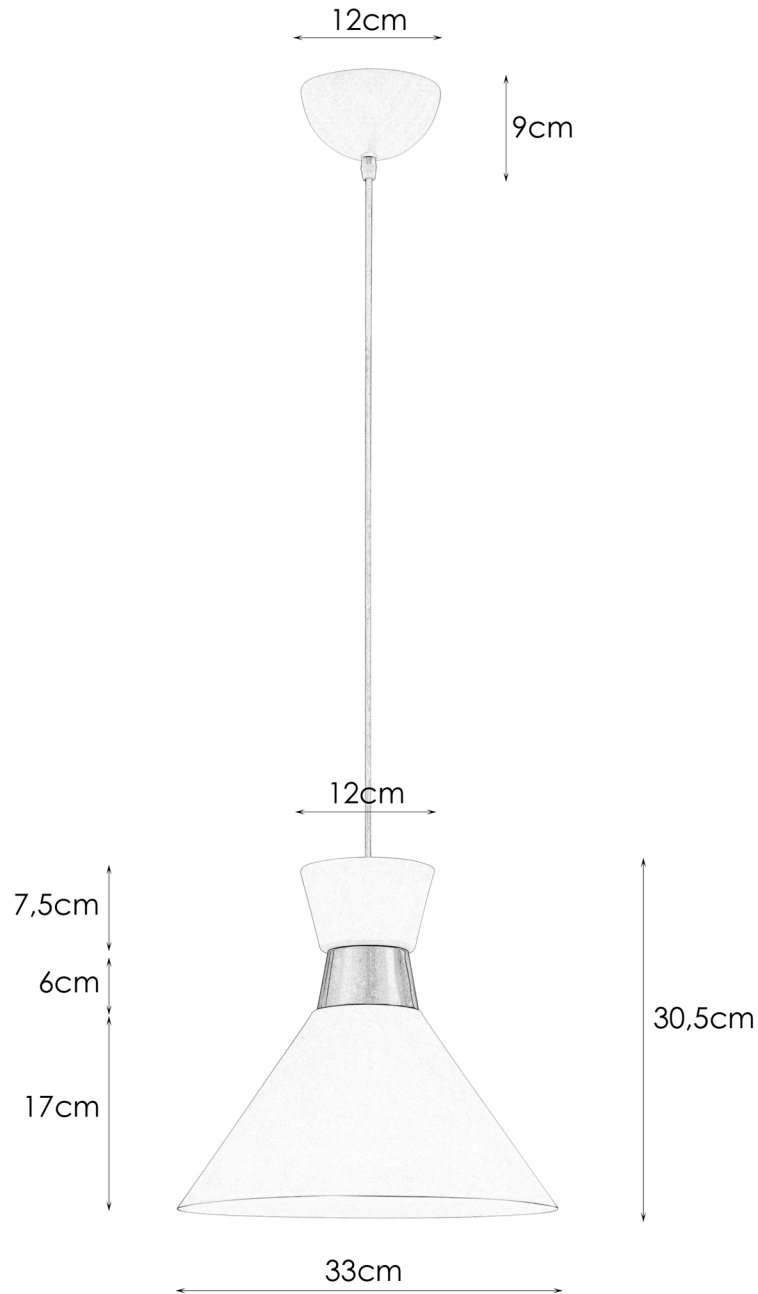

WAIST

Art. number 106801
Metal
White/Steel
1x60W E27 230V
IP20
Class I
Cord 150cm
Suspension-ceiling hook
Bulb not included