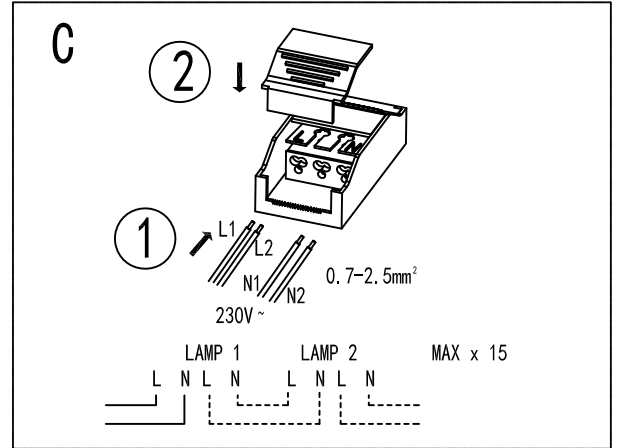

# PRO

PROFESSIONAL LIGHTING FOR HOME AND OFFICE

106733 CASTOR

www.markslloyd.com

Height (m)	Average/Max Lx	Diameter (cm)
1 m	766.2 / 1122.3 Lx	Ø63.6 cm
2 m	191.5 / 286.7 Lx	Ø127.2 cm
3 m	85.1 / 124.7 Lx	Ø190.5 cm
4 m	47.9 / 74.3 Lx	Ø253.4 cm
5 m	30.6 / 47.6 Lx	Ø318.4 cm

Average/Max    Angel: 35.29 deg    Diameter

**ENERG** Y IJA  
IE IA  
енергия . ενεργεια

A++  
A+    A+  
A  
B  
C  
D  
E

8 kWh / 1000 h

Energy grade	A+
Wattage	6 W
On/Off [x]	20000 x
Lifetime (h)	50000 h
Dimmable	Yes
Warm up to 60% light	≤0.3 S
T(Kelvin)	2000-3000K
Lumen [ Lm]	450 Lm
Beam Angel [°]	36°
CRI (Ra)	>80

IP20  
IP21

Dimmer compatible

2000K-3000K  
WARM  
WHITE

(Ø70-80) mm

450 Lm

Ra > 80

CE

INTEGRATED DRIVER  
230V~