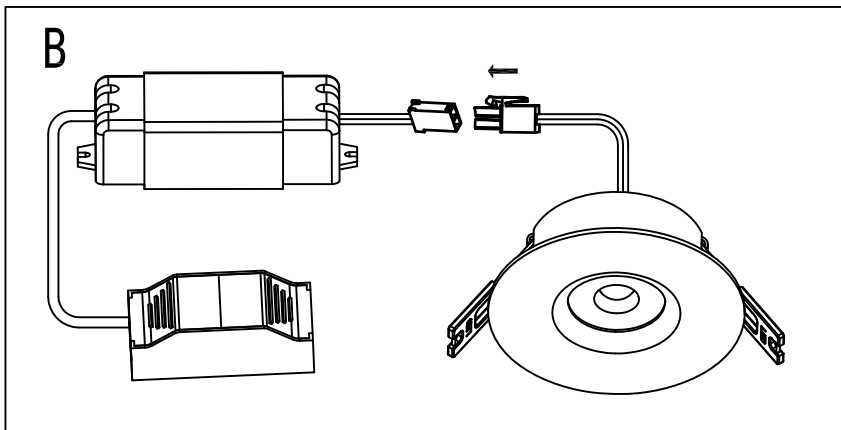

# PRO

PROFESSIONAL LIGHTING FOR HOME AND OFFICE

106733 CASTOR

www.markslloyd.com

Height (m)	Average/Max Lx	Diameter (cm)
1 m	766.2 / 1122.3 Lx	Ø63.6 cm
2 m	191.5 / 286.7 Lx	Ø127.2 cm
3 m	85.1 / 124.7 Lx	Ø190.5 cm
4 m	47.9 / 74.3 Lx	Ø253.4 cm
5 m	30.6 / 47.6 Lx	Ø318.4 cm

Average/Max    Angel: 35.29 deg    Diameter

**ENERG** Y IJA  
IE IA  
енергия . ενεργεια

A++  
A+    A+  
A  
B  
C  
D  
E

8 kWh / 1000 h

Energy grade	A+
Wattage	6 W
On/Off [x]	20000 x
Lifetime (h)	50000 h
Dimmable	Yes
Warm up to 60% light	≤0.3 S
T(Kelvin)	2000-3000K
Lumen [ Lm]	450 Lm
Beam Angel [°]	36°
CRI (Ra)	>80