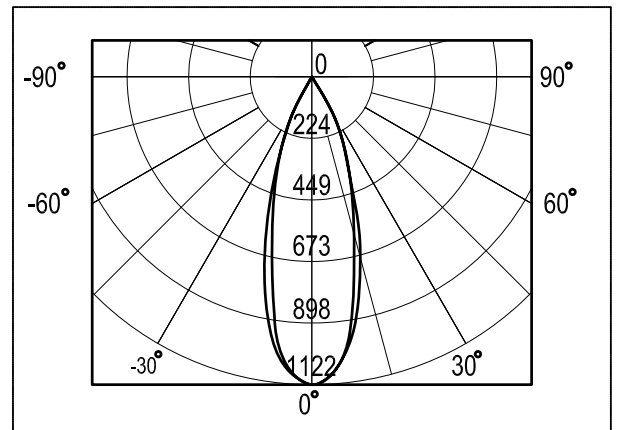

# PRO

PROFESSIONAL LIGHTING FOR HOME AND OFFICE

106733 CASTOR

www.markslloyd.com

Height (m)	Average/Max Lx	Diameter (cm)
1 m	766.2 / 1122.3 Lx	Ø63.6 cm
2 m	191.5 / 286.7 Lx	Ø127.2 cm
3 m	85.1 / 124.7 Lx	Ø190.5 cm
4 m	47.9 / 74.3 Lx	Ø253.4 cm
5 m	30.6 / 47.6 Lx	Ø318.4 cm

Average/Max    Angel: 35.29 deg    Diameter

**ENERG** Y IJA  
IE IA  
енергия . ενεργεια

A++  
A+    A+  
A  
B  
C  
D  
E

8 kWh / 1000 h

Energy grade	A+
Wattage	6 W
On/Off [x]	20000 x
Lifetime (h)	50000 h
Dimmable	Yes
Warm up to 60% light	≤0.3 S
T(Kelvin)	2000-3000K
Lumen [ Lm]	450 Lm
Beam Angel [°]	36°
CRI (Ra)	>80