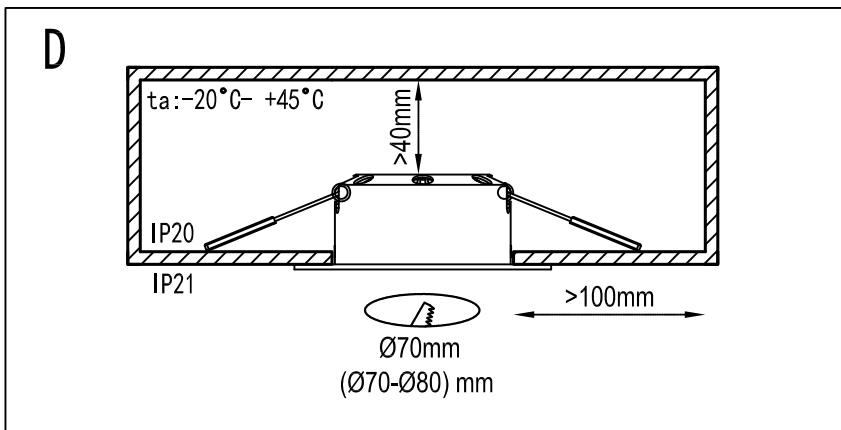

# PRO

PROFESSIONAL LIGHTING FOR HOME AND OFFICE

106733 CASTOR

www.markslloyd.com

Height (m)	Average/Max Lx	Diameter (cm)
1 m	766.2 / 1122.3 Lx	Ø63.6 cm
2 m	191.5 / 286.7 Lx	Ø127.2 cm
3 m	85.1 / 124.7 Lx	Ø190.5 cm
4 m	47.9 / 74.3 Lx	Ø253.4 cm
5 m	30.6 / 47.6 Lx	Ø318.4 cm

Average/Max    Angel: 35.29 deg    Diameter

**ENERG** Y IJA  
IE IA  
енергия . ενεργεια

A++  
A+    A+  
A  
B  
C  
D  
E

8 kWh / 1000 h

Energy grade	A+
Wattage	6 W
On/Off [x]	20000 x
Lifetime (h)	50000 h
Dimmable	Yes
Warm up to 60% light	≤0.3 S
T(Kelvin)	2000-3000K
Lumen [ Lm]	450 Lm
Beam Angel [°]	36°
CRI (Ra)	>80