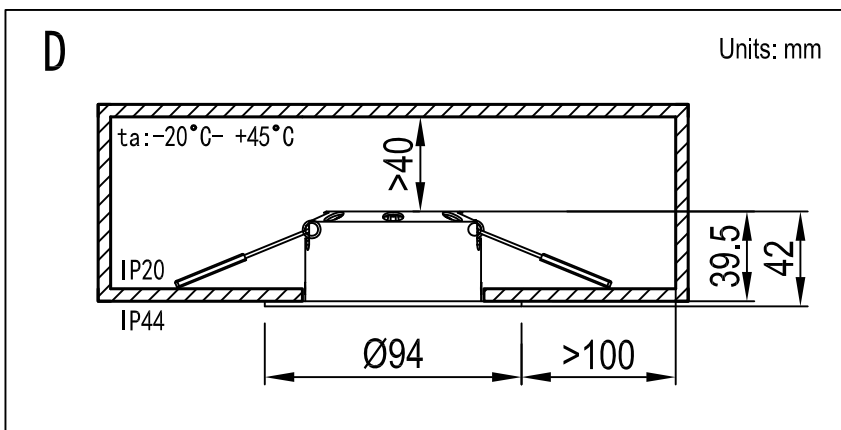

PRO

106732 CAPELLA

www.markslojdpro.com

ENERG Y IJA IE IA
 енергия . ενερεια

A++ A+ A B C D E

8 kWh / 1000 h

Energy grade	A+
Wattage	6 W
On/Off [x]	50000 x
Lifetime (h)	50000 h
Dimmable	Yes
Warm up to 60% light	≤0.3 S
T(Kelvin)	2000-3000K
Lumen [Lm]	450 Lm
Beam Angel [°]	36°
CRI (Ra)	>80

IP20 / IP44

Dimmer compatible

2000-3000K WARM WHITE

(Ø80-85) mm

Ra > 80 450 Lm

25°

36°

INTEGRATED DRIVER 230V~