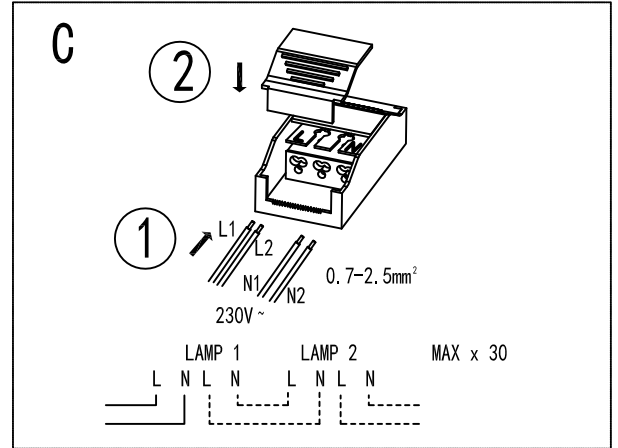

PRO

106732 CAPELLA

www.markslojdpro.com

ENERG Y IJA IE IA
 енергия . ενερεια

A++ A+ A B C D E

8 kWh / 1000 h

Energy grade	A+
Wattage	6 W
On/Off [x]	50000 x
Lifetime (h)	50000 h
Dimmable	Yes
Warm up to 60% light	≤0.3 S
T(Kelvin)	2000-3000K
Lumen [Lm]	450 Lm
Beam Angel [°]	36°
CRI (Ra)	>80

IP20 / IP44

Dimmer compatible

2000-3000K WARM WHITE

(Ø80-85) mm

Ra > 80 450 Lm

25°

36°

INTEGRATED DRIVER 230V~