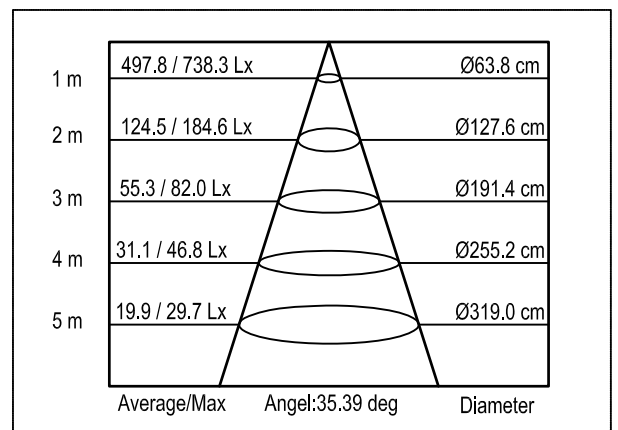

PRO

106732 CAPELLA

www.markslojdpro.com

ENERG Y IJA IE IA
 енергия . ενερεια

A++ A+ A B C D E

8 kWh / 1000 h

Energy grade	A+
Wattage	6 W
On/Off [x]	50000 x
Lifetime (h)	50000 h
Dimmable	Yes
Warm up to 60% light	≤0.3 S
T(Kelvin)	2000-3000K
Lumen [Lm]	450 Lm
Beam Angel [°]	36°
CRI (Ra)	>80

IP20 / IP44

Dimmer compatible

2000-3000K WARM WHITE

(Ø80-85) mm

Ra > 80 450 Lm

25°

36°

INTEGRATED DRIVER 230V~