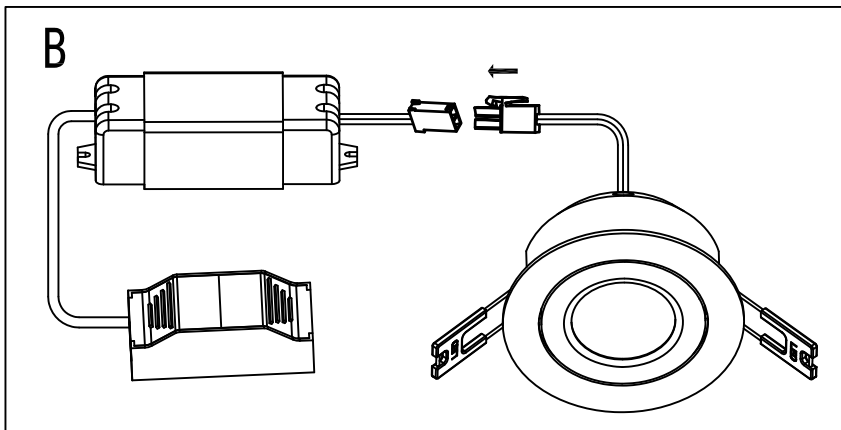

ENERG Y IJA IE IA
енергия . ενερεια

A++ A+ A B C D E

8 kWh / 1000 h

Energy grade	A+
Wattage	6 W
On/Off [x]	50000 x
Lifetime (h)	50000 h
Dimmable	Yes
Warm up to 60% light	≤0.3 S
T(Kelvin)	2000-3000K
Lumen [Lm]	450 Lm
Beam Angel [°]	36°
CRI (Ra)	>80

IP20 / IP44

Dimmer compatible

2000-3000K WARM WHITE

(Ø80-85) mm

Ra > 80 450 Lm

25°

36°

INTEGRATED DRIVER 230V~