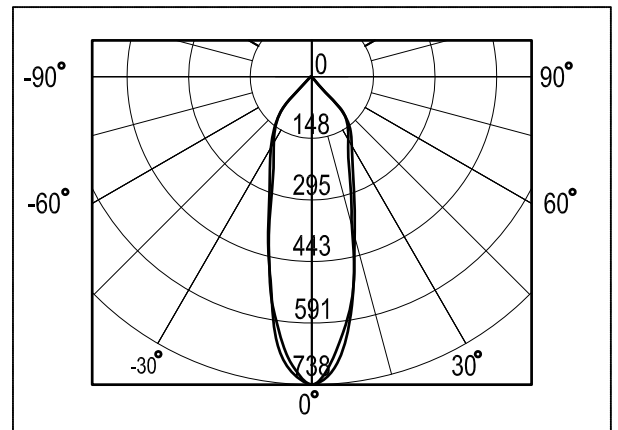

PRO

106732 CAPELLA

www.markslojdpro.com

ENERG Y IJA IE IA
 енергия . ενερεια

A++ A+ A B C D E

8 kWh / 1000 h

Energy grade	A+
Wattage	6 W
On/Off [x]	50000 x
Lifetime (h)	50000 h
Dimmable	Yes
Warm up to 60% light	≤0.3 S
T(Kelvin)	2000-3000K
Lumen [Lm]	450 Lm
Beam Angel [°]	36°
CRI (Ra)	>80

IP20 / IP44

Dimmer compatible

2000-3000K WARM WHITE

(Ø80-85) mm

Ra > 80 450 Lm

25°

36°

INTEGRATED DRIVER 230V~