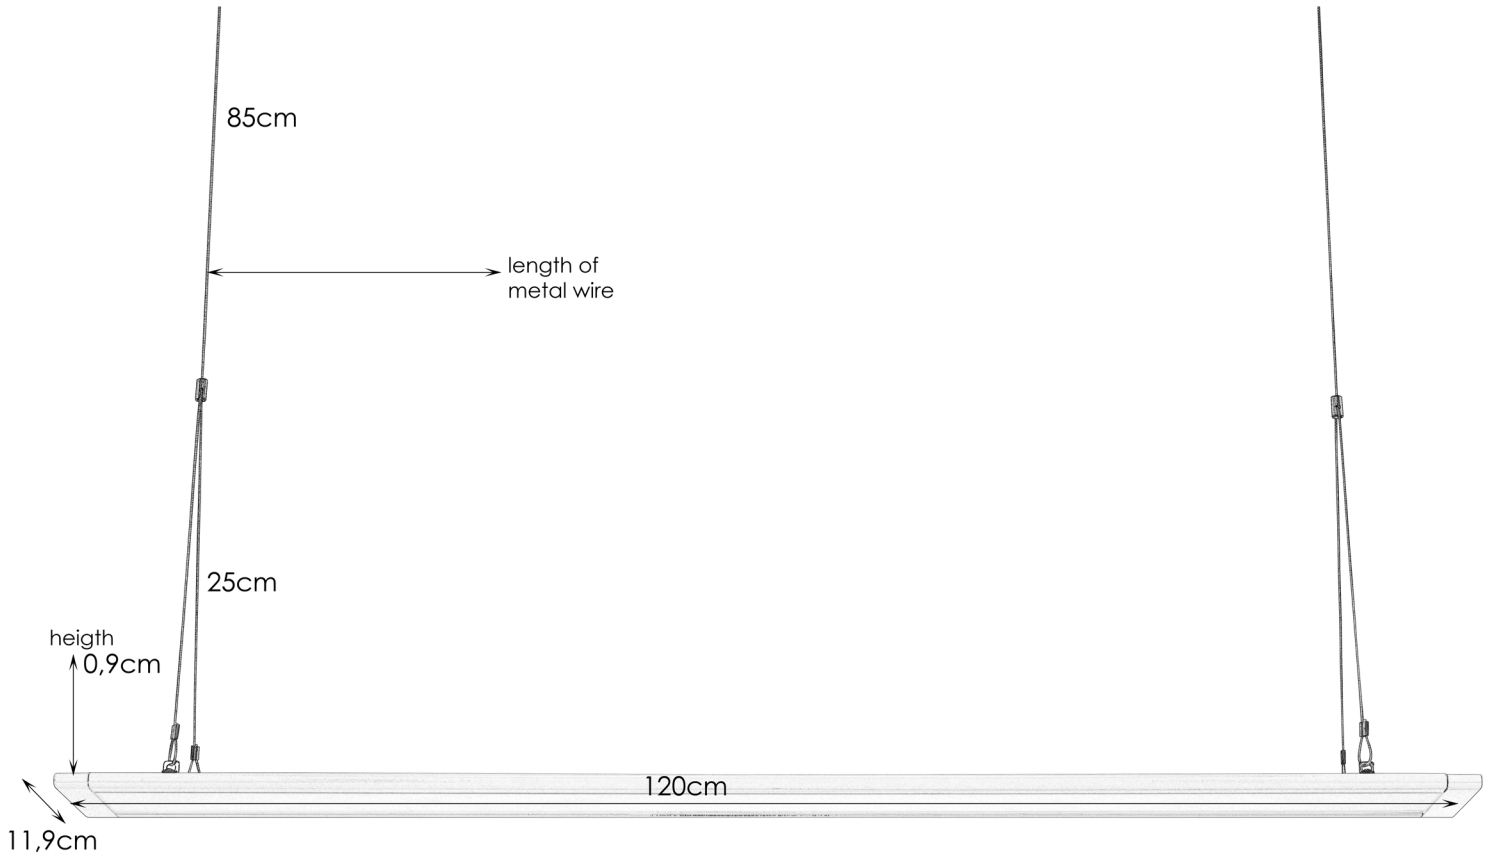

PLAN

106649

This luminaire contains built-in LED lamps.

A++
A+
A
C
D
E

LED

The lamps cannot be changed in the luminaire.

874/2012

Art. number 106649
Aluminium/plastic
White/frosted
LED 40W 230V
IP20
Class III
Energy class A+
3000K, 2800lm, 110°
Cord 110cm
Suspension-screws
LED built in