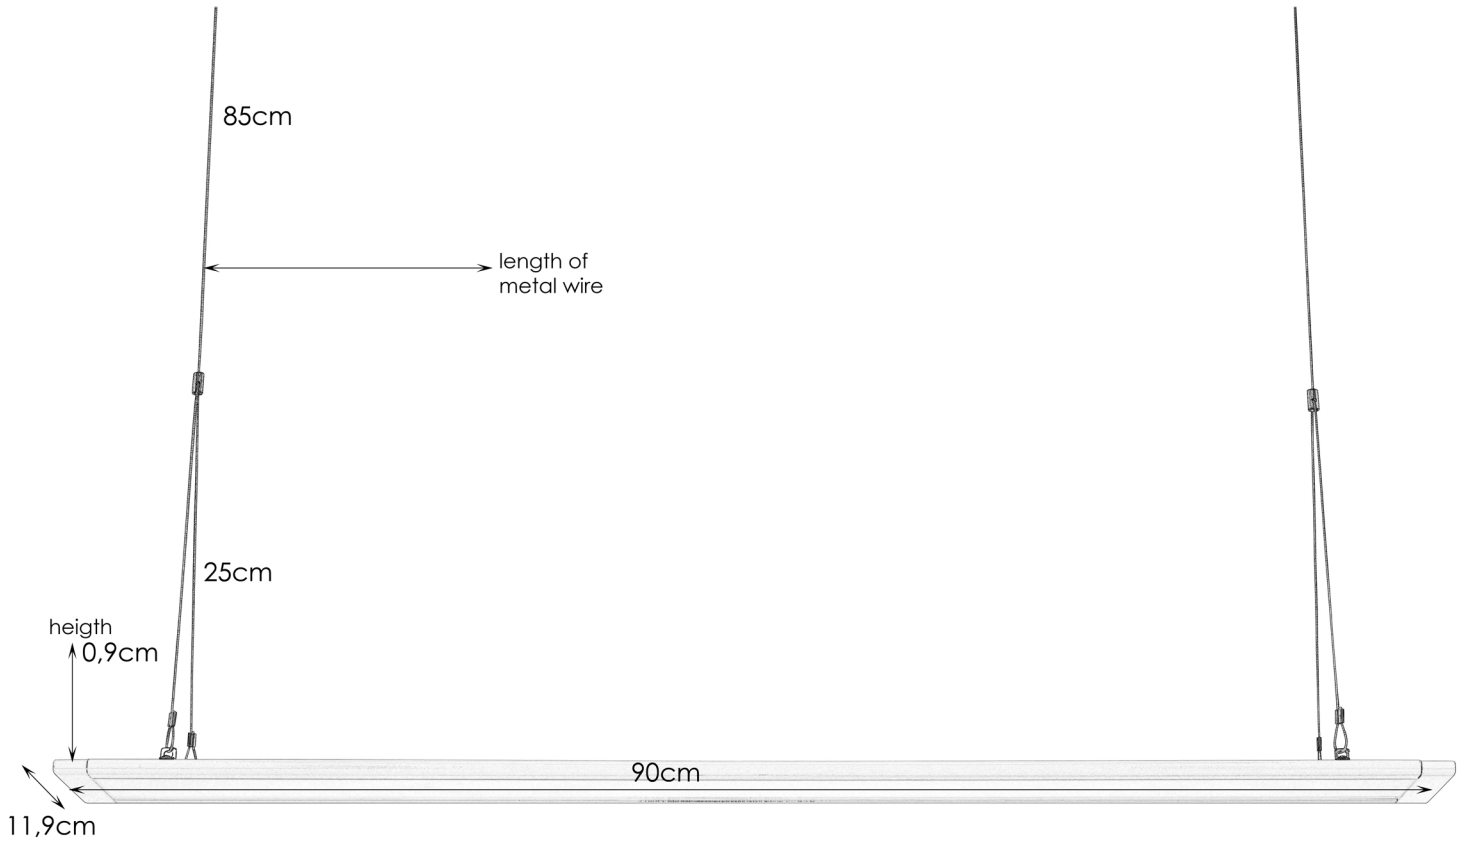

PLAN

106647

This luminaire contains built-in LED lamps.

A++
A+
A
B
C
D
E

LED

The lamps cannot be changed in the luminaire.

874/2012

Art. number 106647
Aluminium/plastic
White/frosted
LED 30W 230V
IP20
Class III
Energy class A+
3000K, 2100lm, 110°
Cord 110cm
Suspension-screws
LED built in