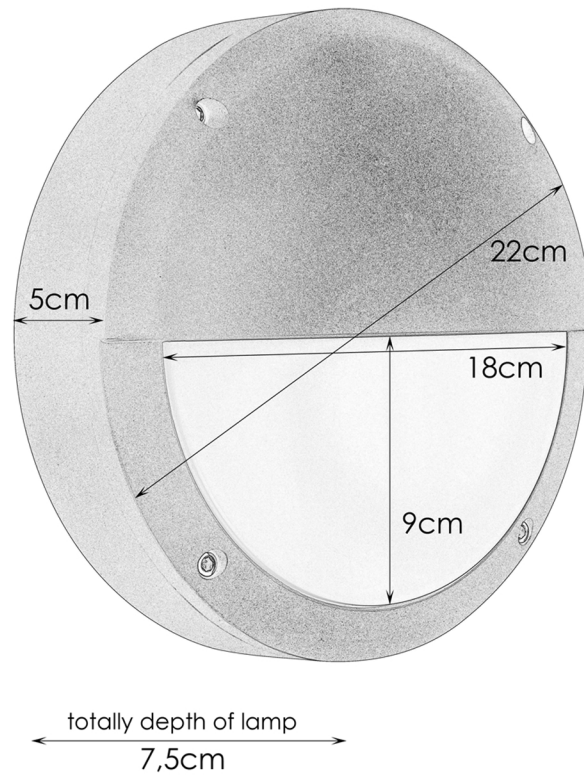

HERO

BACK SIDE INSTALL DIMENSIONS