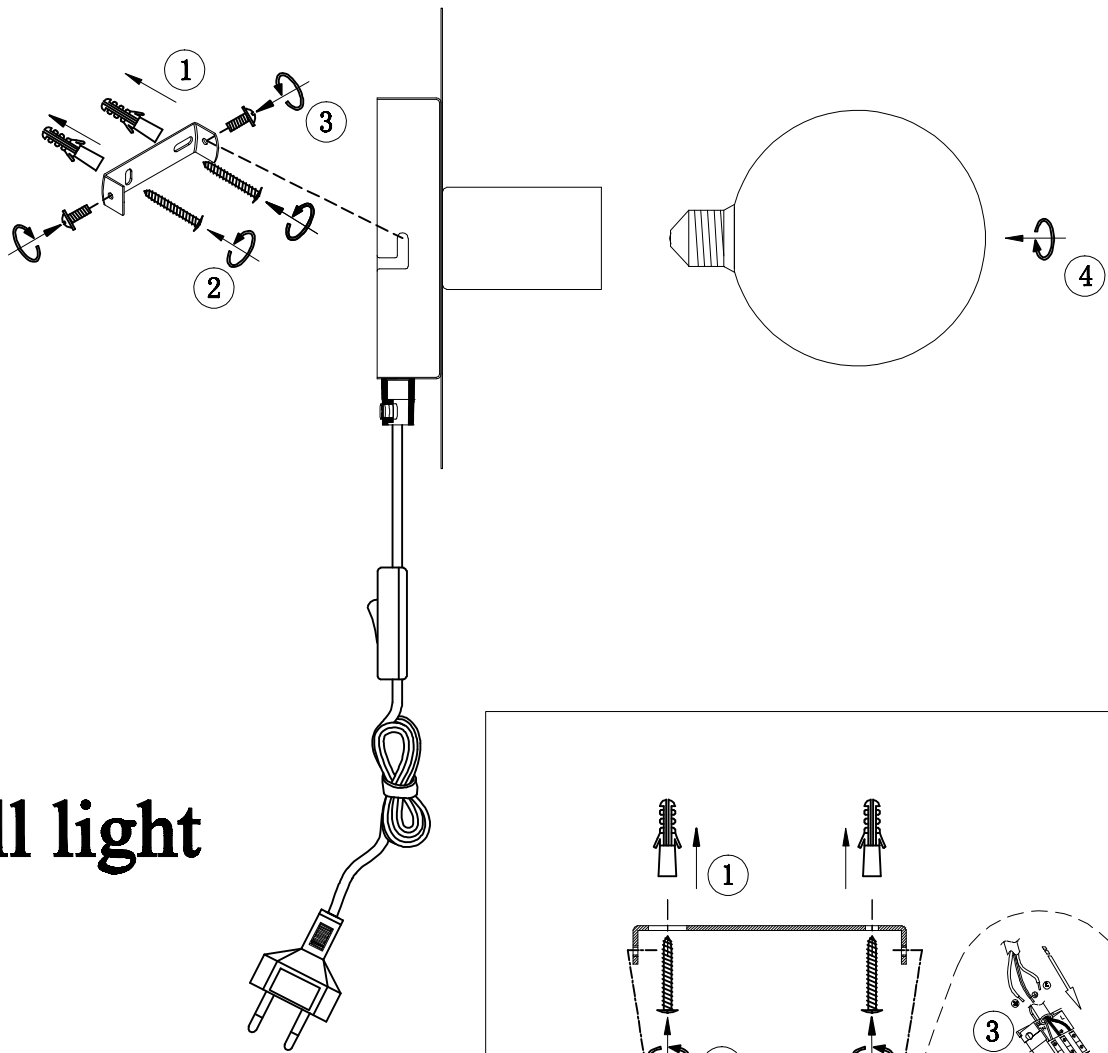

DISC Wall/Ceiling

106153/106154

Markslöjd Intertrade AB
Gränevägen 5 S-511 62 Skene
Sweden
www.markslojd.com

Wall light

Ceiling light