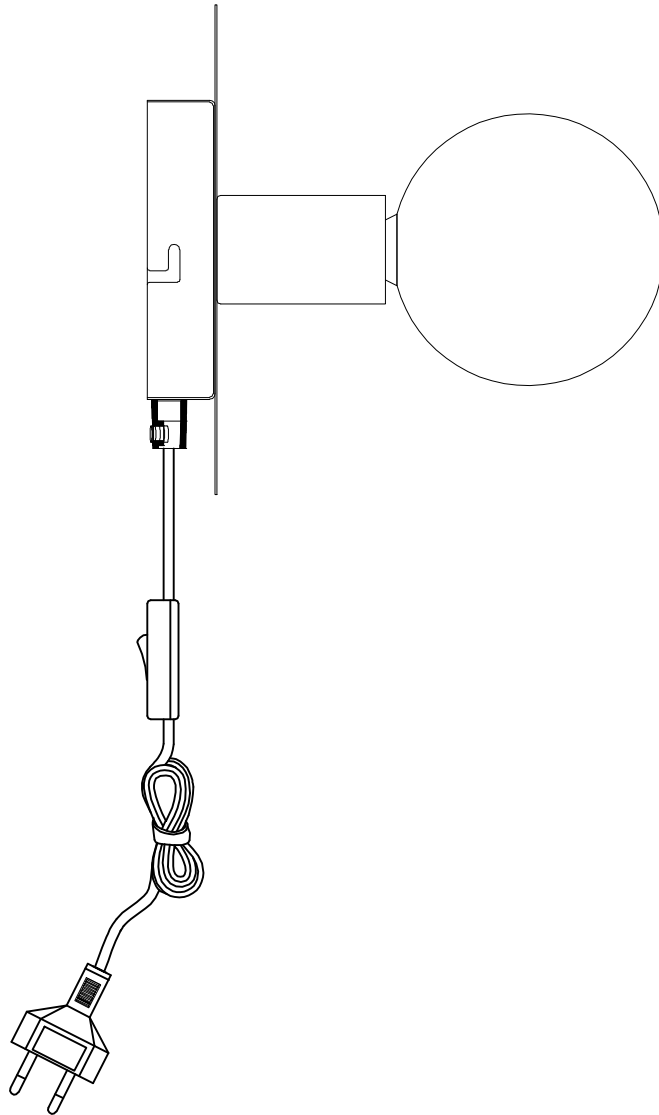

DISC Wall/Ceiling

106153/106154

Markslöjd Intertrade AB
Gränevägen 5 S-511 62 Skene
Sweden
www.markslojd.com

Wall light

Ceiling light