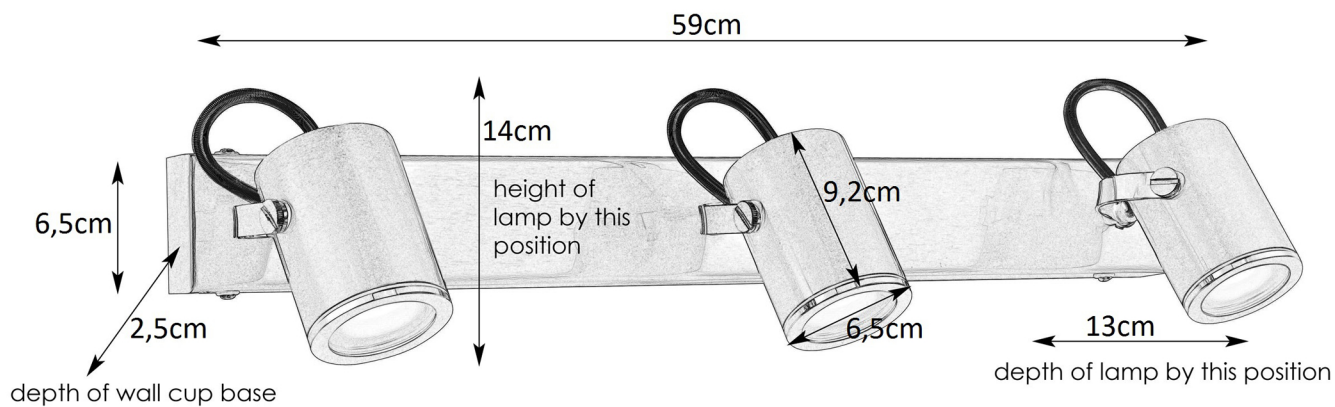

LUX

BACK SIDE INSTALL DIMENSIONS