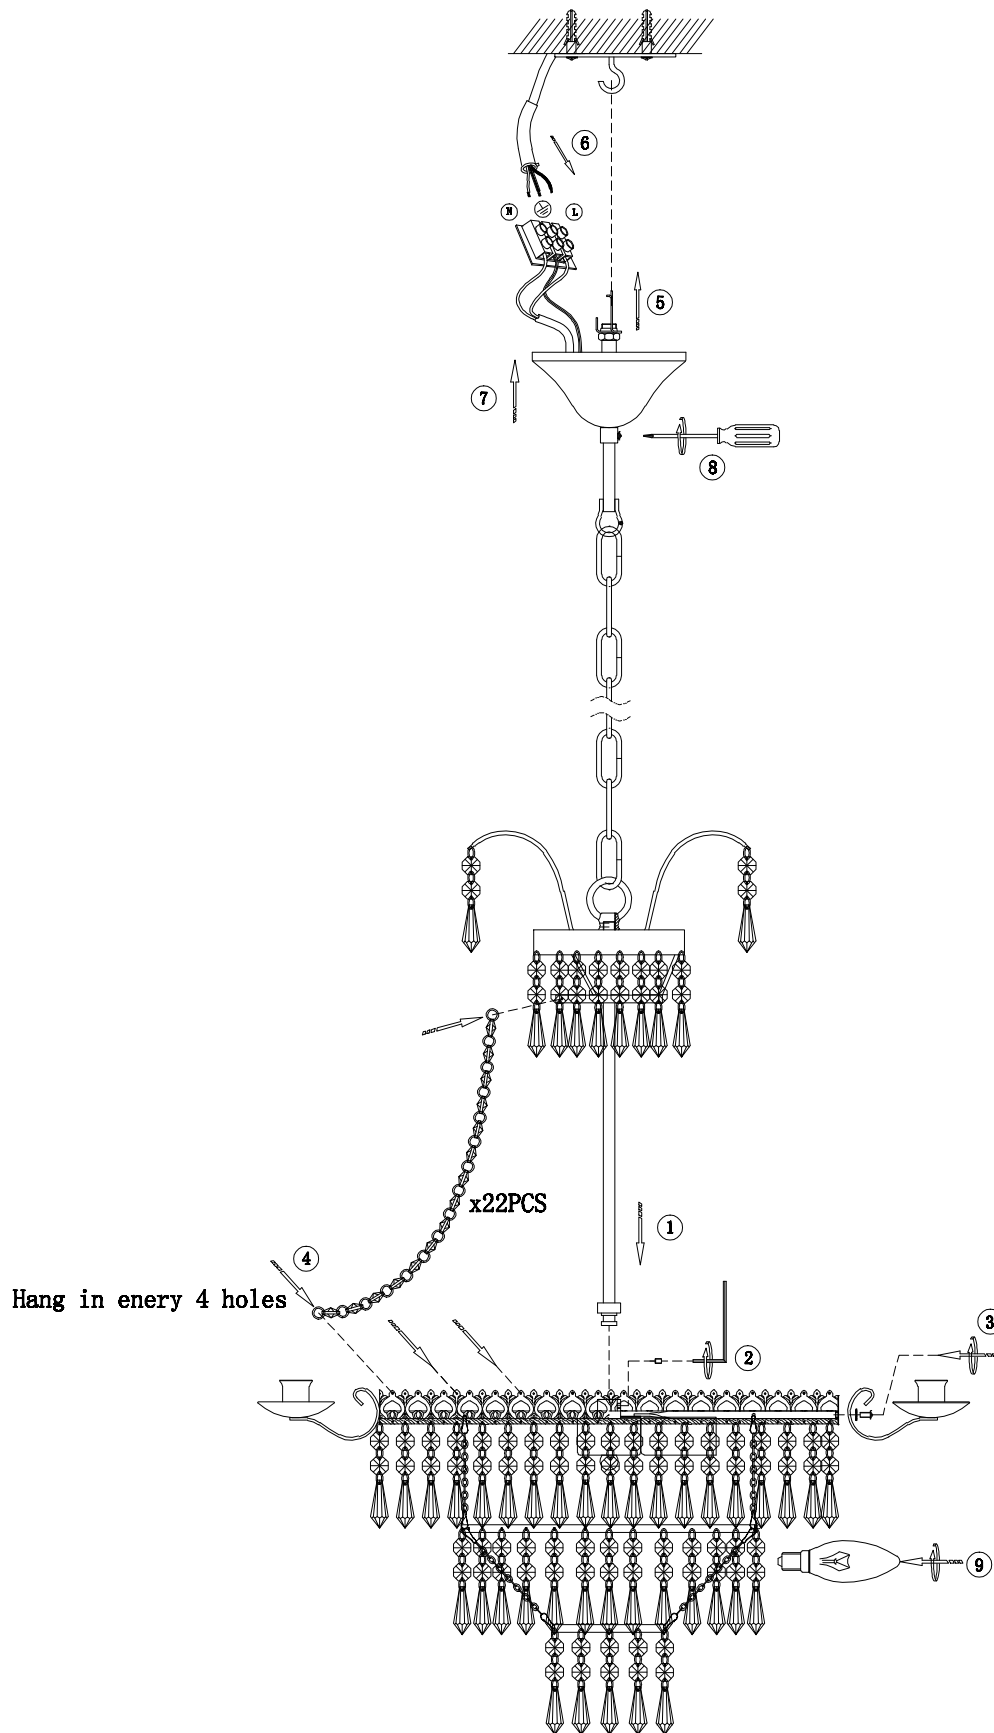

MARIELUND Crown 3L

105156/105157

Markslöjd AB
Gränevägen 5 S-511 62 Skene
Sweden
www.markslojd.com

Note:if the external flexible cable or cord of this luminaire is damaged, it shall be exclusively replaced by the manufacturer or his service agent or a similar qualified person in order to avoid a hazard.