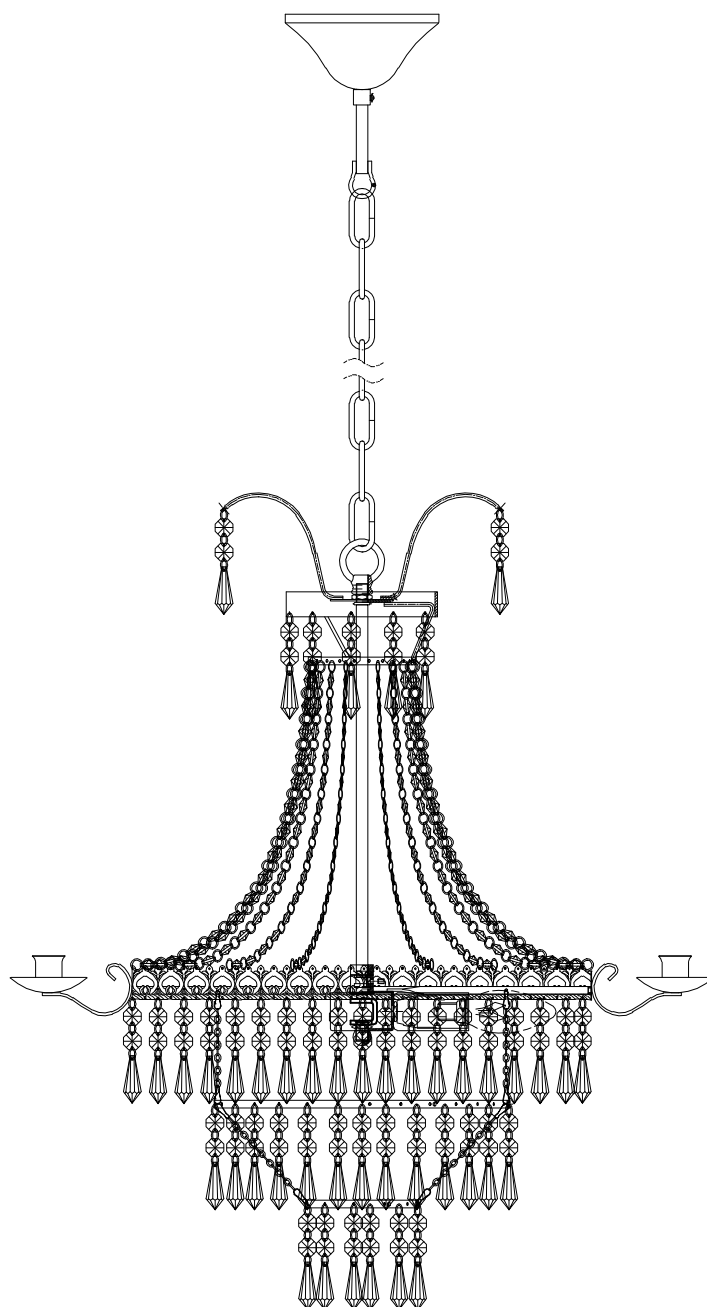

MARIELUND Crown 3L

105156/105157

Markslöjd AB
Gränevägen 5 S-511 62 Skene
Sweden
www.markslojd.com

Note:if the external flexible cable or cord of this luminaire is damaged, it shall be exclusively replaced by the manufacturer or his service agent or a similar qualified person in order to avoid a hazard.