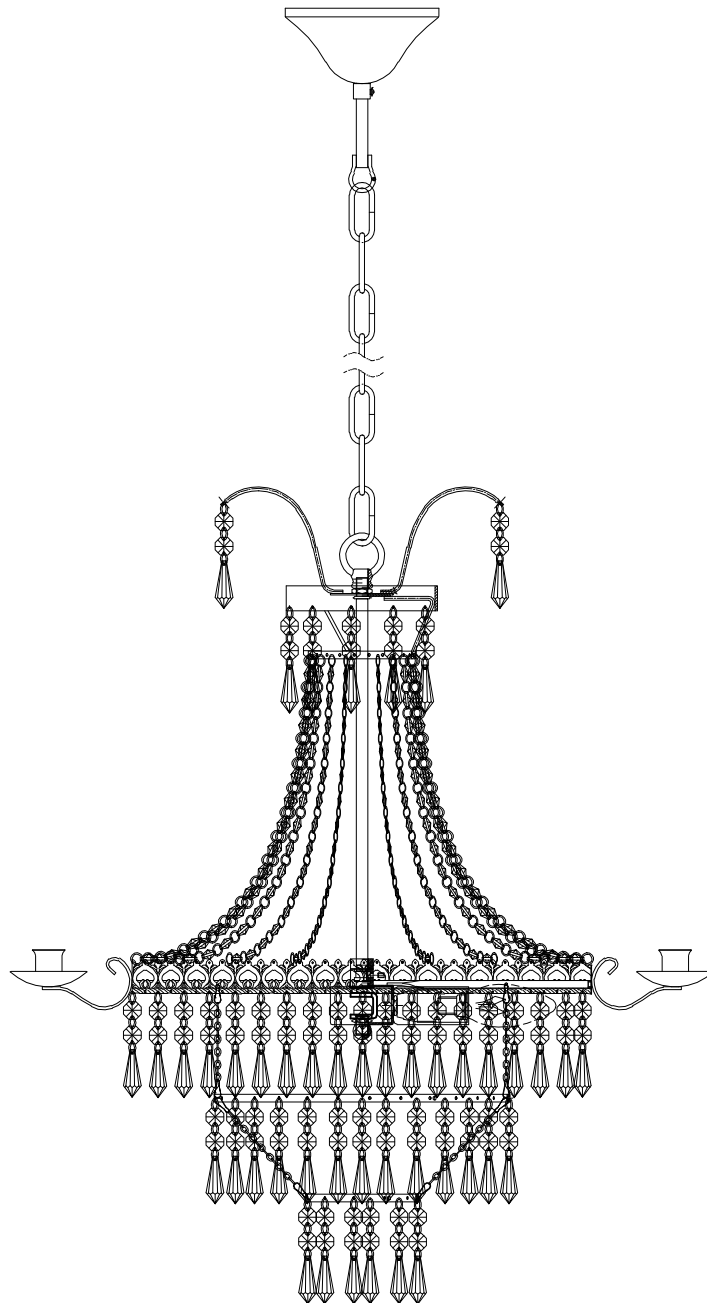

MARIELUND Crown 3L

105156/105157

Markslöjd Intertrade AB
Gränevägen 5 S-511 62 Skene
Sweden
www.markslöjd.com

Note:if the external flexible cable or cord of this luminaire is damaged, it shall be exclusively replaced by the manufacturer or his service agent or a similar qualified person in order to avoid a hazard.