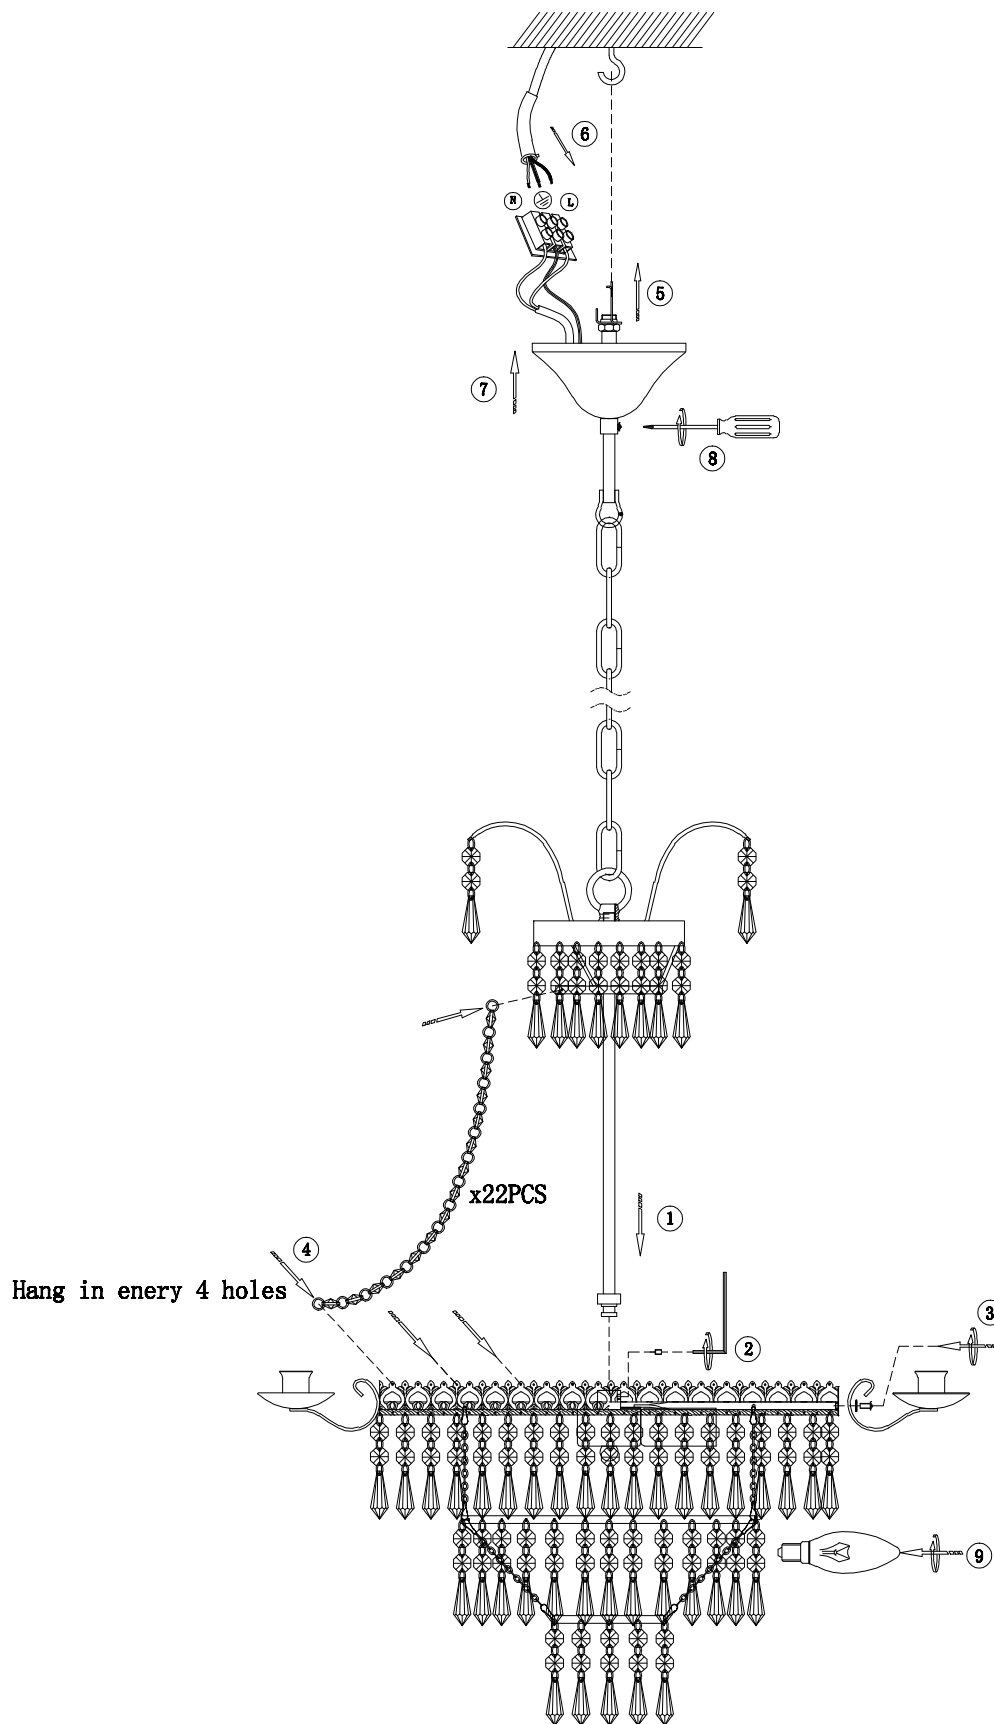

MARIELUND Crown 3L

105156/105157

Markslöjd Intertrade AB
Gränevägen 5 S-511 62 Skene
Sweden
www.markslöjd.com

Note:if the external flexible cable or cord of this luminaire is damaged, it shall be exclusively replaced by the manufacturer or his service agent or a similar qualified person in order to avoid a hazard.